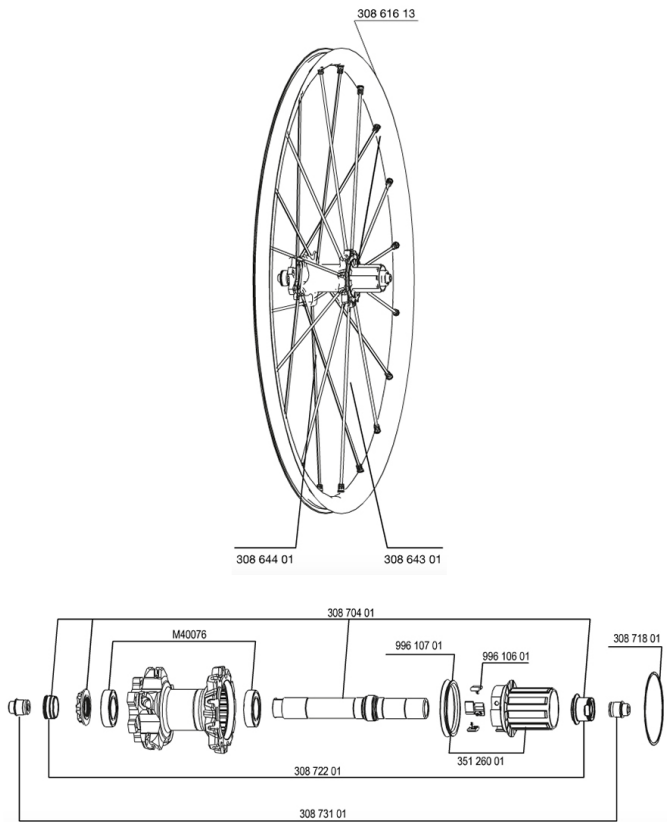

**REFERENZEN RÄDER**

127795 CROSSMAX STDISCO12DCLRR12mm 129581 CROSSMAX STD 012 CL PR 15mm

**RIMS**

&NBSP;:

30861613	REAR CROSSMAX ST RIM 12
----------	-------------------------

**SPOKES**

30864401	10 SPOKES M7/7 BLK OPP.DRV CROSSMAX ST 12 269mm
30864301	11 SPOKES M7/7 BLK DRV CROSSMAX ST 12 239mm

**HUB SHELLS**

99610701	ITS4 SEAL
35126001	ITS-4 FREEWHEEL BODY + SEAL 2013 (WITHOUT PAWLS)
30871801	ELASTIC RING 56mm diam.
99610601	ITS4 PAWLS KIT
30870401	REAR AXLE KIT ITS4 135mm D6T/DCL 2012
M40076	HUB BEARINGS 17x30x7 6903 x 2

**ADAPTERS**

30872201	FORK REST ITS-4 135mm REAR AXLE > 2012
30873101	2 REAR REDUCERS 12/9,5mm 2012 ITS4 HUB

## ***Specifications***

RADGEWICHTE