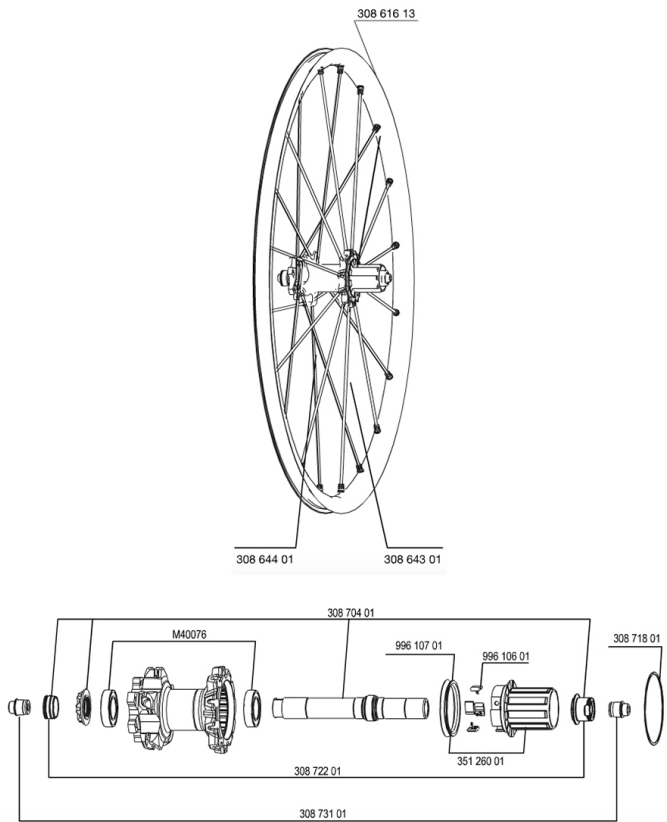

REFERENCES WHEELS

127795	CROSSMAX STDISCO12DCLRR12mm	129581	CROSSMAX STD 012 CL PR 15mm
--------	-----------------------------	--------	-----------------------------

RIMS

&NBSP;:

30861613	REAR CROSSMAX ST RIM 12
----------	-------------------------

SPOKES

30864401	KIT 10 NDS M7/7 CROSSMAX ST 12/13 SPK 269mm
30864301	KIT 10 DS M7/7 CROSSMAX ST 12/13 SPK 239mm

HUB SHELLS

99610601	PAWLS KIT FOR ITS-4 (OR TS-2)
30870401	REAR QRM + AXLE KIT ITS4 135mm from 2012
M40076	HUB BEARINGS 17x30x7 6903 x 2
99610701	ITS-4 FREEWHEEL SEAL
35126001	ITS-4 FREEWHEEL BODY + SEAL 2013 (NO PAWLS)
30871801	ELASTIC RING 56mm diam. ITS-4 20 SPOKES

ADAPTERS

30873101	2 REAR REDUCERS 12/9,5mm 2012 ITS4 HUB
30872201	FRAME SUPPORT ITS-4 135mm REAR AXLE > 2012

Crossmax ST Center lock 12

Specifications

WHEEL WEIGHTS