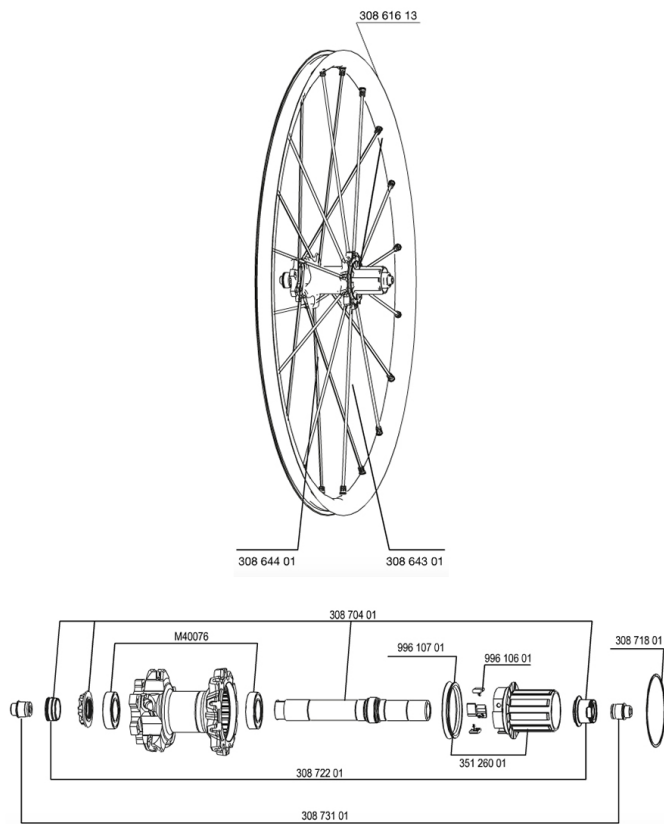

REFERENCES WHEELS

127795	CROSSMAX STDISCO12DCLRR12mm	129581	CROSSMAX STD 012 CL PR 15mm
--------	-----------------------------	--------	-----------------------------

RIMS

&NBSP;:

30861613	REAR CROSSMAX ST RIM 12
----------	-------------------------

SPOKES

30864401	KIT 10 NDS M7/7 CROSSMAX ST 12/13 SPK 269mm
30864301	KIT 10 DS M7/7 CROSSMAX ST 12/13 SPK 239mm

HUB SHELLS

35126001	ITS-4 FREEWHEEL BODY + SEAL 2013 (NO PAWLS)
30871801	ELASTIC RING 56mm diam. ITS-4 20 SPOKES
99610601	PAWLS KIT FOR ITS-4 (OR TS-2)
30870401	REAR QRM + AXLE KIT ITS4 135mm from 2012
M40076	HUB BEARINGS 17x30x7 6903 x 2
99610701	ITS-4 FREEWHEEL SEAL

ADAPTERS

30873101	2 REAR REDUCERS 12/9,5mm 2012 ITS4 HUB
30872201	FRAME SUPPORT ITS-4 135mm REAR AXLE > 2012

Crossmax ST Center lock 12

Specifications

WHEEL WEIGHTS