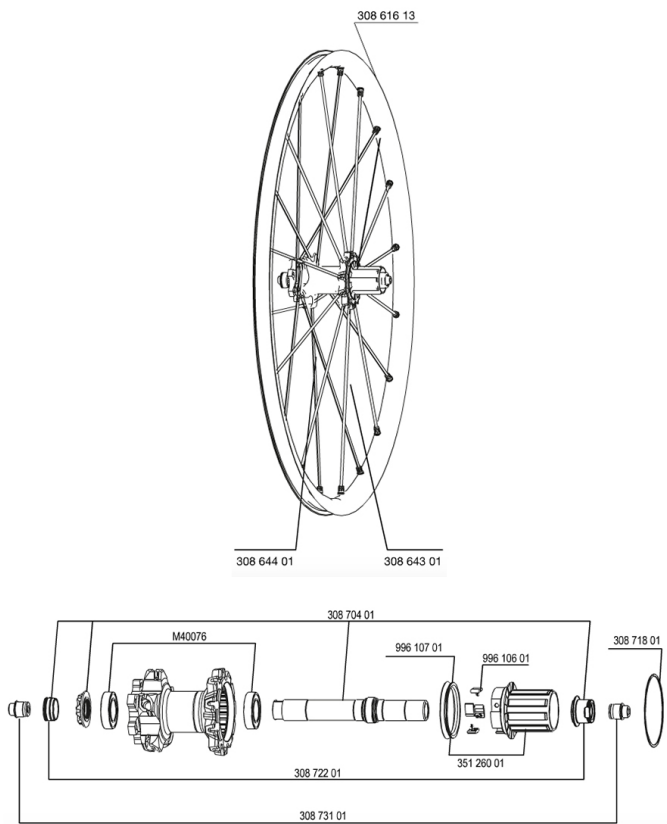

REFERENCES WHEELS

127795 CROSSMAX STDISC012DCLRR12mm 129581 CROSSMAX STD 012 CL PR 15mm

RIMS

&NBSP;:

30861613	REAR CROSSMAX ST RIM 12
----------	-------------------------

SPOKES

30864401	KIT 10 NDS M7/7 CROSSMAX ST 12/13 SPK 269mm
30864301	KIT 10 DS M7/7 CROSSMAX ST 12/13 SPK 239mm

HUB SHELLS

99610701	ITS-4 FREEWHEEL SEAL
35126001	ITS-4 FREEWHEEL BODY + SEAL 2013 (NO PAWLS)
30871801	ELASTIC RING 56mm diam. ITS-4 20 SPOKES
99610601	PAWLS KIT FOR ITS-4 (OR TS-2)
30870401	REAR QRM + AXLE KIT ITS4 135mm from 2012
M40076	HUB BEARINGS 17x30x7 6903 x 2

ADAPTERS

30873101	2 REAR REDUCERS 12/9,5mm 2012 ITS4 HUB
30872201	FRAME SUPPORT ITS-4 135mm REAR AXLE > 2012

Crossmax ST Center lock 12

Specifications

WHEEL WEIGHTS