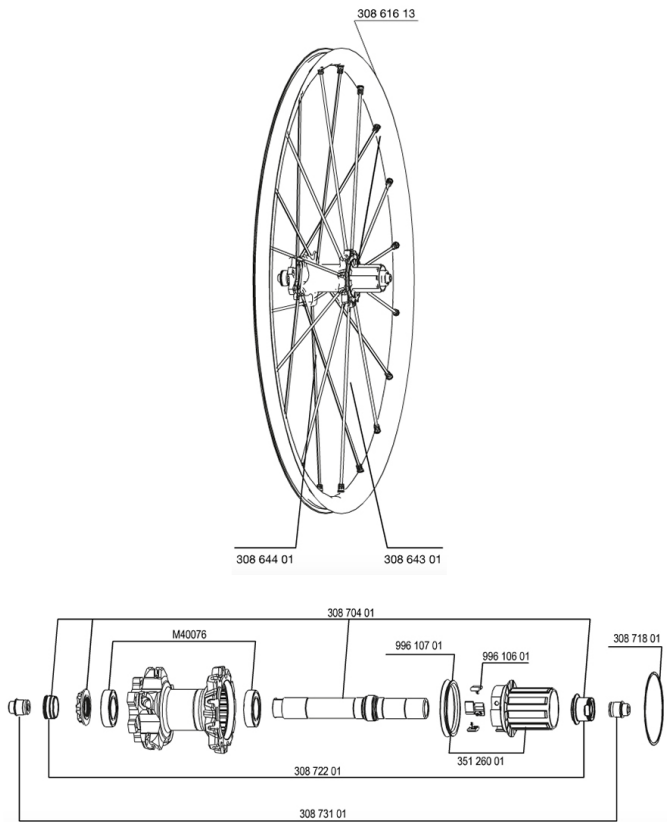

**REFERENCES WHEELS**

127795 CROSSMAX STDISCO12DCLRR12mm 129581 CROSSMAX STD 012 CL PR 15mm

**RIMS**

&NBSP;:

30861613	REAR CROSSMAX ST RIM 12
----------	-------------------------

**SPOKES**

30864401	KIT 10 NDS M7/7 CROSSMAX ST 12/13 SPK 269mm
30864301	KIT 10 DS M7/7 CROSSMAX ST 12/13 SPK 239mm

**HUB SHELLS**

35126001	ITS-4 FREEWHEEL BODY + SEAL 2013 (NO PAWLS)
30871801	ELASTIC RING 56mm diam. ITS-4 20 SPOKES
99610601	PAWLS KIT FOR ITS-4 (OR TS-2)
30870401	REAR QRM + AXLE KIT ITS4 135mm from 2012
M40076	HUB BEARINGS 17x30x7 6903 x 2
99610701	ITS-4 FREEWHEEL SEAL

# Crossmax ST Center lock 12

### WHEEL WEIGHTS