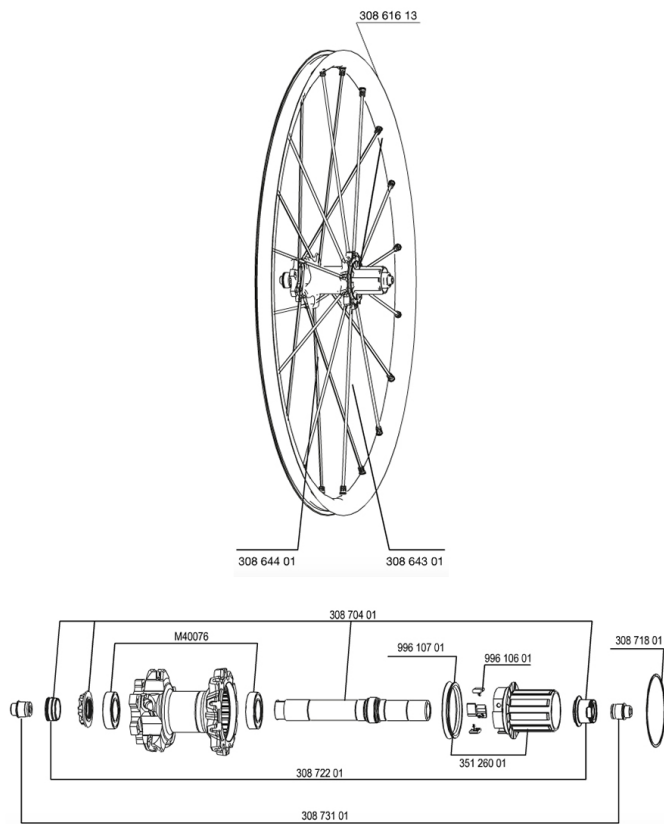

REFERENCES WHEELS

127795 CROSSMAX STDISC012DCLRR12mm 129581 CROSSMAX STD 012 CL PR 15mm

RIMS

&NBSP;:

30861613	REAR CROSSMAX ST RIM 12
----------	-------------------------

SPOKES

30864301	KIT 10 DS M7/7 CROSSMAX ST 12/13 SPK 239mm
30864401	KIT 10 NDS M7/7 CROSSMAX ST 12/13 SPK 269mm

HUB SHELLS

30870401	REAR QRM + AXLE KIT ITS4 135mm from 2012
M40076	HUB BEARINGS 17x30x7 6903 x 2
99610701	ITS-4 FREEWHEEL SEAL
35126001	ITS-4 FREEWHEEL BODY + SEAL 2013 (NO PAWLS)
30871801	ELASTIC RING 56mm diam. ITS-4 20 SPOKES
99610601	PAWLS KIT FOR ITS-4 (OR TS-2)

ADAPTERS

30873101	2 REAR REDUCERS 12/9,5mm 2012 ITS4 HUB
30872201	FRAME SUPPORT ITS-4 135mm REAR AXLE > 2012

Crossmax ST Center lock 12

Specifications

WHEEL WEIGHTS