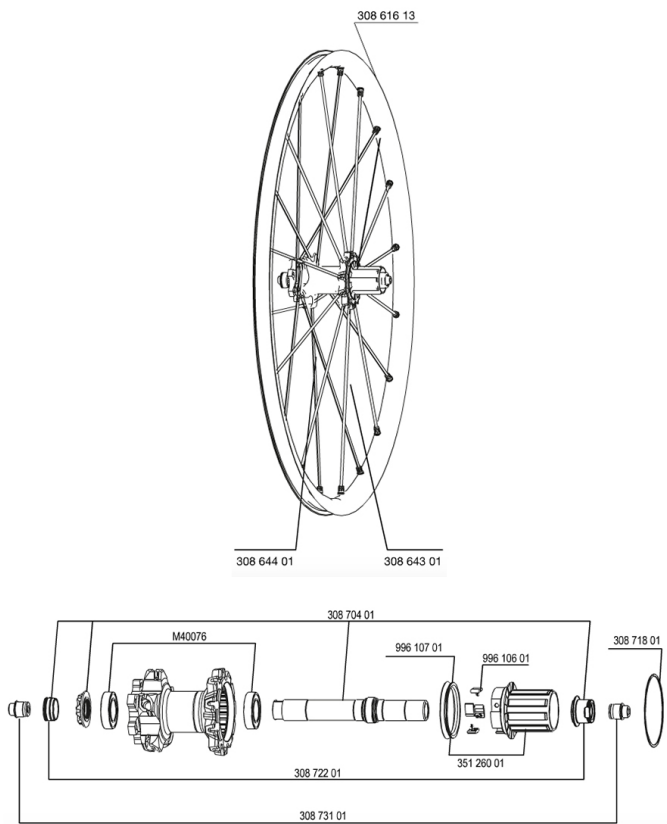

RUEDAS REFERENCIAS

127795 CROSSMAX STDISCO12DCLRR12mm 129581 CROSSMAX STD 012 CL PR 15mm

RIMS

&NBSP;:

30861613	REAR CROSSMAX ST RIM 12
----------	-------------------------

SPOKES

30864401	10 SPOKES M7/7 BLK OPP.DRV CROSSMAX ST 12 269mm
30864301	11 SPOKES M7/7 BLK DRV CROSSMAX ST 12 239mm

HUB SHELLS

35126001	ITS-4 FREEWHEEL BODY + SEAL 2013 (WITHOUT PAWLS)
30871801	ELASTIC RING 56mm diam.
99610601	ITS4 PAWLS KIT
30870401	REAR AXLE KIT ITS4 135mm D6T/DCL 2012
M40076	HUB BEARINGS 17x30x7 6903 x 2
99610701	ITS4 SEAL

ADAPTERS

30873101	2 REAR REDUCERS 12/9,5mm 2012 ITS4 HUB
30872201	FORK REST ITS-4 135mm REAR AXLE > 2012

Crossmax ST Center lock 12

Specifications

PESOS DE RUEDAS