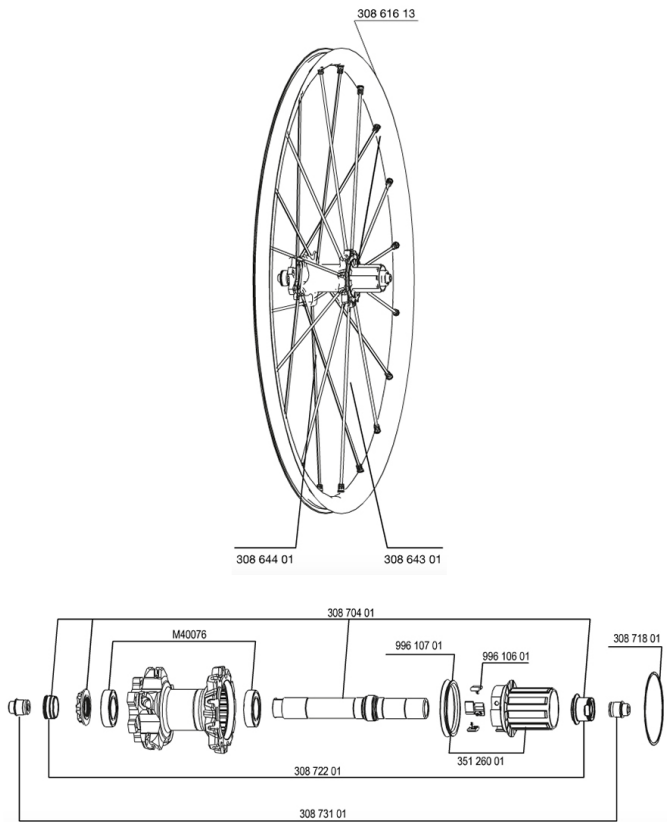

REFERENZE RUOTE

127795 CROSSMAX STDISCO12DCLRR12mm 129581 CROSSMAX STD 012 CL PR 15mm

RIMS

&NBSP;:

30861613	REAR CROSSMAX ST RIM 12
----------	-------------------------

SPOKES

30864401	10 SPOKES M7/7 BLK OPP.DRV CROSSMAX ST 12 269mm
30864301	11 SPOKES M7/7 BLK DRV CROSSMAX ST 12 239mm

HUB SHELLS

99610701	ITS4 SEAL
35126001	ITS-4 FREEWHEEL BODY + SEAL 2013 (WITHOUT PAWLS)
30871801	ELASTIC RING 56mm diam.
99610601	ITS4 PAWLS KIT
30870401	REAR AXLE KIT ITS4 135mm D6T/DCL 2012
M40076	HUB BEARINGS 17x30x7 6903 x 2

ADAPTERS

30872201	FORK REST ITS-4 135mm REAR AXLE > 2012
30873101	2 REAR REDUCERS 12/9,5mm 2012 ITS4 HUB

Crossmax ST Center lock 12

Specifications

PESI RUOTE