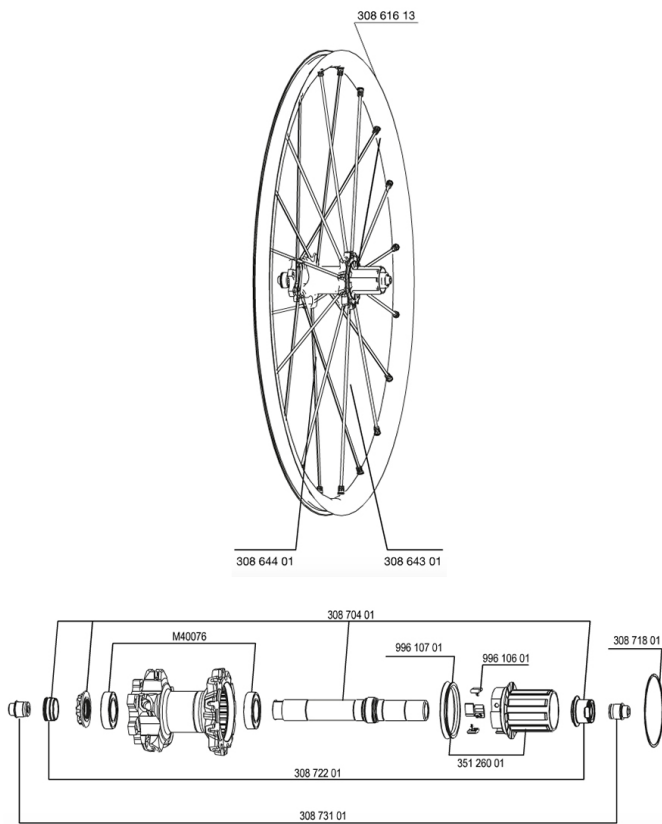

**REFERENZE RUOTE**

127795 CROSSMAX STDISCO12DCLRR12mm 129581 CROSSMAX STD 012 CL PR 15mm

**RIMS**

&NBSP;:

30861613	REAR CROSSMAX ST RIM 12
----------	-------------------------

**SPOKES**

30864401	10 SPOKES M7/7 BLK OPP.DRV CROSSMAX ST 12 269mm
30864301	11 SPOKES M7/7 BLK DRV CROSSMAX ST 12 239mm

**HUB SHELLS**

35126001	ITS-4 FREEWHEEL BODY + SEAL 2013 (WITHOUT PAWLS)
30871801	ELASTIC RING 56mm diam.
99610601	ITS4 PAWLS KIT
30870401	REAR AXLE KIT ITS4 135mm D6T/DCL 2012
M40076	HUB BEARINGS 17x30x7 6903 x 2
99610701	ITS4 SEAL

**ADAPTERS**

30873101	2 REAR REDUCERS 12/9,5mm 2012 ITS4 HUB
30872201	FORK REST ITS-4 135mm REAR AXLE > 2012

## *Specifications*

PESI RUOTE