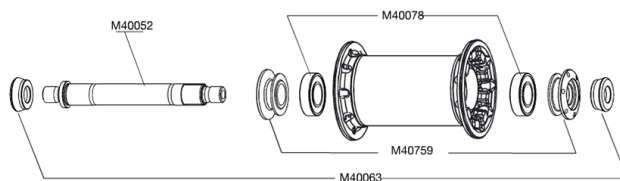

REFERENZEN RÄDER

111369	KSYRIUM SLR FRT WTS	120514	KSYRIUM SLR ED11PR WTS
111378	KSYRIUM SLR TUBULAR FRT WTS	120515	KSYRIUM SLR M10TUBULAR PR WTS
120513	KSYRIUM SLR M10PR WTS	120516	KSYRIUM SLR ED11TUBULAR PR WTS

RIMS

&NBSP;:

12020810	FRONT KSYRIUM SLR CLINCHER RIM
----------	--------------------------------

SPOKES

12030201	12 BLK FRONT SPOKES KSYRIUM SLR/SR/SL 11 285mm
12029501	10 BLK OPP.DRIVE SIDE SPK R-SYS SLR CLINCH.284mm