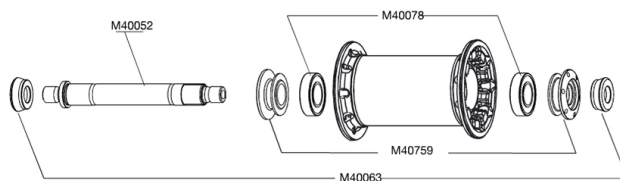

REFERENCES WHEELS

111369	KSYRIUM SLR FRT WTS	120514	KSYRIUM SLR ED11PR WTS
111378	KSYRIUM SLR TUBULAR FRT WTS	120515	KSYRIUM SLR M10TUBULAR PR WTS
120513	KSYRIUM SLR M10PR WTS	120516	KSYRIUM SLR ED11TUBULAR PR WTS

RIMS

&NBSP;:

12020810	KIT FRONT KSYRIUM SLR CLINCHER RIM
----------	------------------------------------

SPOKES

12029501	KIT 10 NDS R-SYS SLR CLINC BLACK SPOKE 284mm
12030201	KIT 12 FT KSYRIUM SLR/SR/SL 11 BLK SPK 285mm