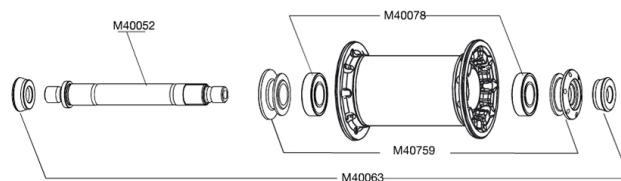

## REFERENCES WHEELS

111369	KSYRIUM SLR FRT WTS	120514	KSYRIUM SLR ED11PR WTS
111378	KSYRIUM SLR TUBULAR FRT WTS	120515	KSYRIUM SLR M10TUBULAR PR WTS
120513	KSYRIUM SLR M10PR WTS	120516	KSYRIUM SLR ED11TUBULAR PR WTS

## RIMS

&NBSP;:

12020810	KIT FRONT KSYRIUM SLR CLINCHER RIM
----------	------------------------------------

## SPOKES

12030201	KIT 12 FT KSYRIUM SLR/SR/SL 11 BLK SPK 285mm
12029501	KIT 10 NDS R-SYS SLR CLINC BLACK SPOKE 284mm