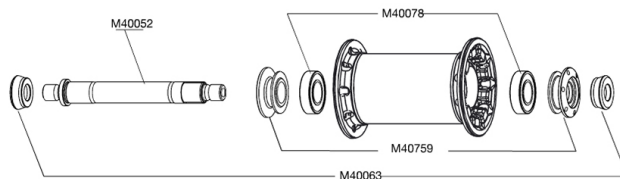

REFERENCES WHEELS

111369	KSYRIUM SLR FRT WTS	120514	KSYRIUM SLR ED11PR WTS
111378	KSYRIUM SLR TUBULAR FRT WTS	120515	KSYRIUM SLR M10TUBULAR PR WTS
120513	KSYRIUM SLR M10PR WTS	120516	KSYRIUM SLR ED11TUBULAR PR WTS

RIMS

&NBSP;:

12020810	KIT FRONT KSYRIUM SLR CLINCHER RIM
----------	------------------------------------

SPOKES

12030201	KIT 12 FT KSYRIUM SLR/SR/SL 11 BLK SPK 285mm
12029501	KIT 10 NDS R-SYS SLR CLINC BLACK SPOKE 284mm