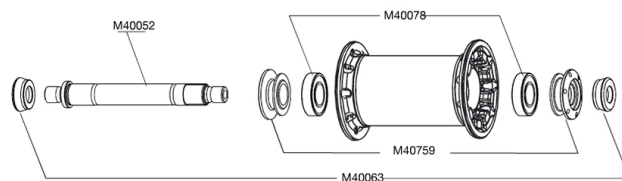

## REFERENCES WHEELS

111369	KSYRIUM SLR FRT WTS	120514	KSYRIUM SLR ED11PR WTS
111378	KSYRIUM SLR TUBULAR FRT WTS	120515	KSYRIUM SLR M10TUBULAR PR WTS
120513	KSYRIUM SLR M10PR WTS	120516	KSYRIUM SLR ED11TUBULAR PR WTS

## RIMS

&NBSP;:

12020810	KIT FRONT KSYRIUM SLR CLINCHER RIM
----------	------------------------------------

## SPOKES

12030201	KIT 12 FT KSYRIUM SLR/SR/SL 11 BLK SPK 285mm
12029501	KIT 10 NDS R-SYS SLR CLINC BLACK SPOKE 284mm