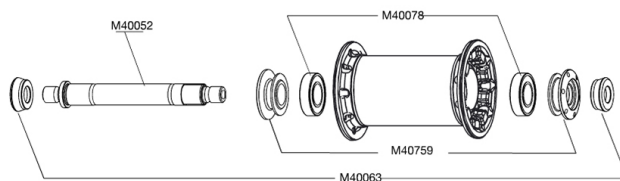

## REFERENCES WHEELS

111369	KSYRIUM SLR FRT WTS	120514	KSYRIUM SLR ED11PR WTS
111378	KSYRIUM SLR TUBULAR FRT WTS	120515	KSYRIUM SLR M10TUBULAR PR WTS
120513	KSYRIUM SLR M10PR WTS	120516	KSYRIUM SLR ED11TUBULAR PR WTS

## RIMS

&NBSP;:

12020810	KIT FRONT KSYRIUM SLR CLINCHER RIM
----------	------------------------------------

## SPOKES

12030201	KIT 12 FT KSYRIUM SLR/SR/SL 11 BLK SPK 285mm
12029501	KIT 10 NDS R-SYS SLR CLINC BLACK SPOKE 284mm