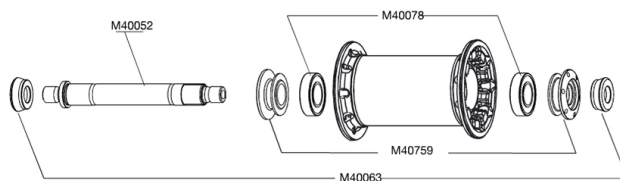

REFERENCES WHEELS

111369	KSYRIUM SLR FRT WTS	120514	KSYRIUM SLR ED11PR WTS
111378	KSYRIUM SLR TUBULAR FRT WTS	120515	KSYRIUM SLR M10TUBULAR PR WTS
120513	KSYRIUM SLR M10PR WTS	120516	KSYRIUM SLR ED11TUBULAR PR WTS

RIMS

&NBSP;:

12020810	KIT FRONT KSYRIUM SLR CLINCHER RIM
----------	------------------------------------

SPOKES

12030201	KIT 12 FT KSYRIUM SLR/SR/SL 11 BLK SPK 285mm
12029501	KIT 10 NDS R-SYS SLR CLINC BLACK SPOKE 284mm