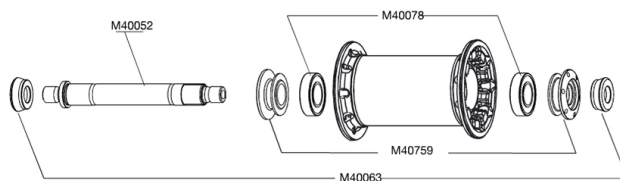

RUEDAS REFERENCIAS

111369	KSYRIUM SLR FRT WTS	120514	KSYRIUM SLR ED11PR WTS
111378	KSYRIUM SLR TUBULAR FRT WTS	120515	KSYRIUM SLR M10TUBULAR PR WTS
120513	KSYRIUM SLR M10PR WTS	120516	KSYRIUM SLR ED11TUBULAR PR WTS

RIMS

&NBSP;:

12020810	FRONT KSYRIUM SLR CLINCHER RIM
----------	--------------------------------

SPOKES

12029501	10 BLK OPP.DRIVE SIDE SPK R-SYS SLR CLINCH.284mm
12030201	12 BLK FRONT SPOKES KSYRIUM SLR/SR/SL 11 285mm