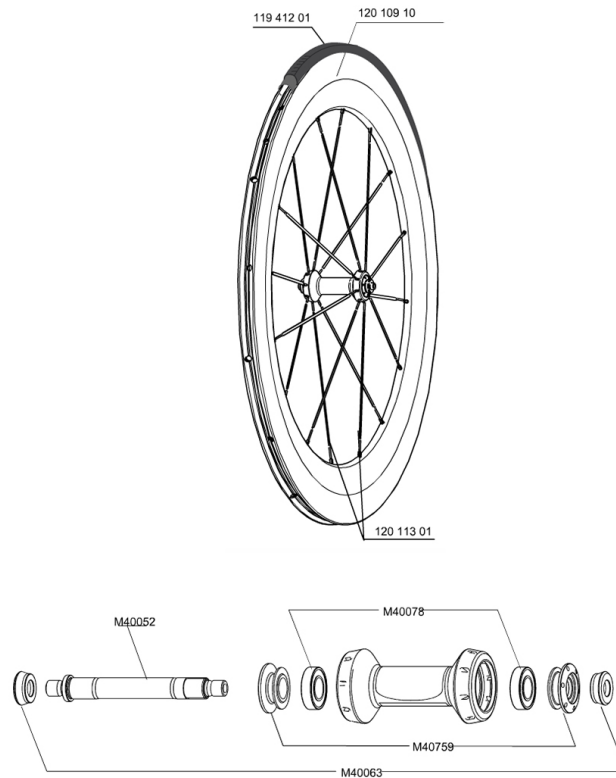

## REFERENCES WHEELS

111504	COSMIC CARBONE 80 FRT WTS	111508	COSMIC CARBONE 80 ED11 PR WTS
111507	COSMIC CARBONE 80 M10 PR WTS		

## RIMS

&NBSP;:

12010910	FRONT COSMIC CARBONE 80 RIM
----------	-----------------------------

## SPOKES

12011301	8 BLACK FRONT SPOKES CC80 233mm
----------	---------------------------------

## TYRES

11941201	Yksion GripLink Tubular 23 (boyau)
----------	------------------------------------

**MAVIC** *Cosmic Carbone 80*

**Specifications**

WHEEL WEIGHTS