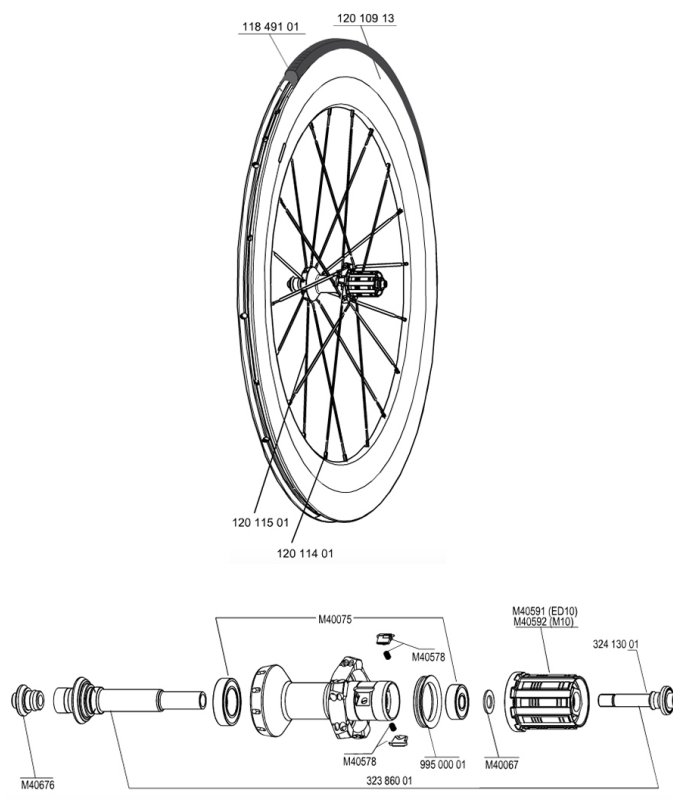

## REFERENCES WHEELS

111505	COSMIC CARBONE 80 M10 WTS	111507	COSMIC CARBONE 80 M10 PR WTS
111506	COSMIC CARBONE 80 ED11 WTS	111508	COSMIC CARBONE 80 ED11 PR WTS

## RIMS

&NBSP;:

12010913	REAR COSMIC CARBONE 80 RIM
----------	----------------------------

## SPOKES

12011501	10 BLACK REAR OPP.DRIVE SIDE SPOKES CC80 231mm
12011401	10 BLACK REAR DRIVE SIDE SPOKES CC80 249mm

## ***Specifications***

WHEEL WEIGHTS