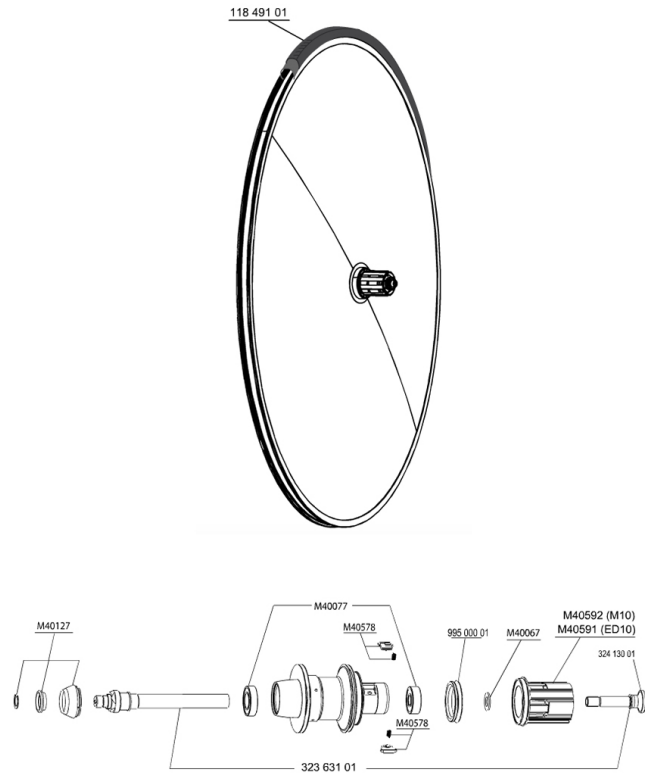

REFERENCES WHEELS

HUB SHELLS

32363101	COMETE ROAD R.AXLE ED10 / M10
99500001	FTSL/FTSX FREEHUB BODY SEAL
M40578	FTSL PAWLS KIT (ROAD WHEELS)
M40127	REAR COMETE ROAD AXLE CAP+RING
M40592	FTSL FREEWHEEL BODY M10
M40067	INTERNAL FREEWHEEL SPACER FTSL/FTSX
M40077	REAR HUB 608+6901 BEARINGS
M40591	FTSL FREEWHEEL BODY ED10

TYRES

11849101	Yksion PowerLink Tubular 23
----------	-----------------------------

MAVIC *Comète Road*

Specifications

WHEEL WEIGHTS