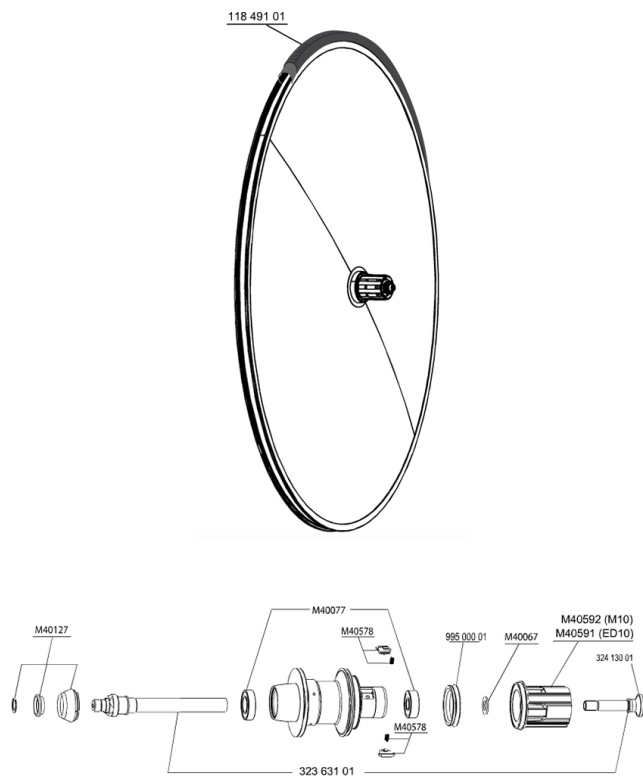

REFERENCES WHEELS

HUB SHELLS

32363101	COMETE ROAD R.AXLE ED10 / M10
99500001	FTSL/FTSX FREEHUB BODY SEAL
M40578	FTSL PAWLS KIT (ROAD WHEELS)
M40127	REAR COMETE ROAD AXLE CAP+RING
M40592	FTSL FREEWHEEL BODY M10
M40067	INTERNAL FREEWHEEL SPACER FTSL/FTSX
M40077	REAR HUB 608+6901 BEARINGS
M40591	FTSL FREEWHEEL BODY ED10

TYRES

11849101	Yksion PowerLink Tubular 23
----------	-----------------------------

MAVIC *Comète Road*

Specifications
WHEEL WEIGHTS