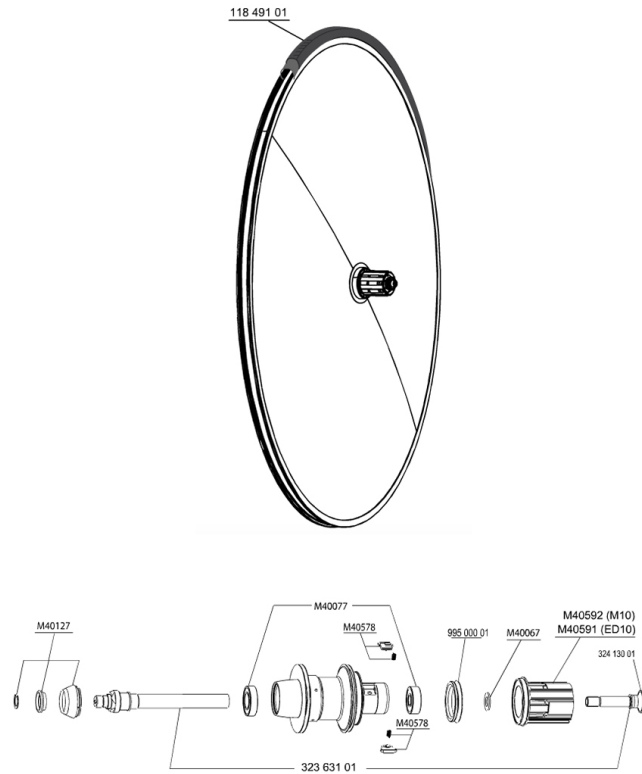

REFERENCES WHEELS

HUB SHELLS

M40591	FTSL FREEWHEEL BODY ED10
32363101	COMETE ROAD R.AXLE ED10 / M10
99500001	FTSL/FTSX FREEHUB BODY SEAL
M40578	FTSL PAWLS KIT (ROAD WHEELS)
M40127	REAR COMETE ROAD AXLE CAP+RING
M40592	FTSL FREEWHEEL BODY M10
M40067	INTERNAL FREEWHEEL SPACER FTSL/FTSX
M40077	REAR HUB 608+6901 BEARINGS

TYRES

11849101	Yksion PowerLink Tubular 23
----------	-----------------------------

MAVIC *Comète Road*

Specifications

WHEEL WEIGHTS