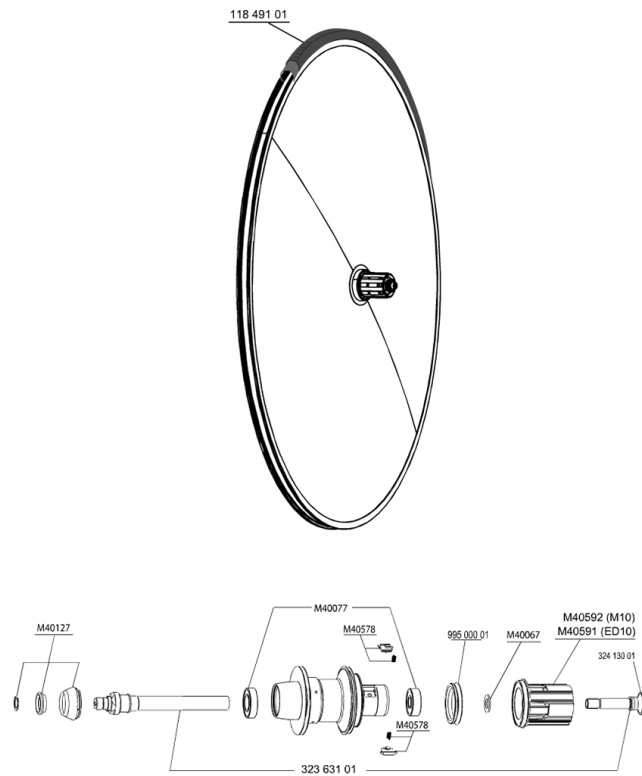

REFERENCES WHEELS

HUB SHELLS

M40077	REAR HUB 608+6901 BEARINGS
M40591	FTSL FREEWHEEL BODY ED10
32363101	COMETE ROAD R.AXLE ED10 / M10
99500001	FTSL/FTSX FREEHUB BODY SEAL
M40578	FTSL PAWLS KIT (ROAD WHEELS)
M40127	REAR COMETE ROAD AXLE CAP+RING
M40592	FTSL FREEWHEEL BODY M10
M40067	INTERNAL FREEWHEEL SPACER FTSL/FTSX

TYRES

11849101	Yksion PowerLink Tubular 23
----------	-----------------------------

MAVIC *Comète Road*

Specifications

WHEEL WEIGHTS