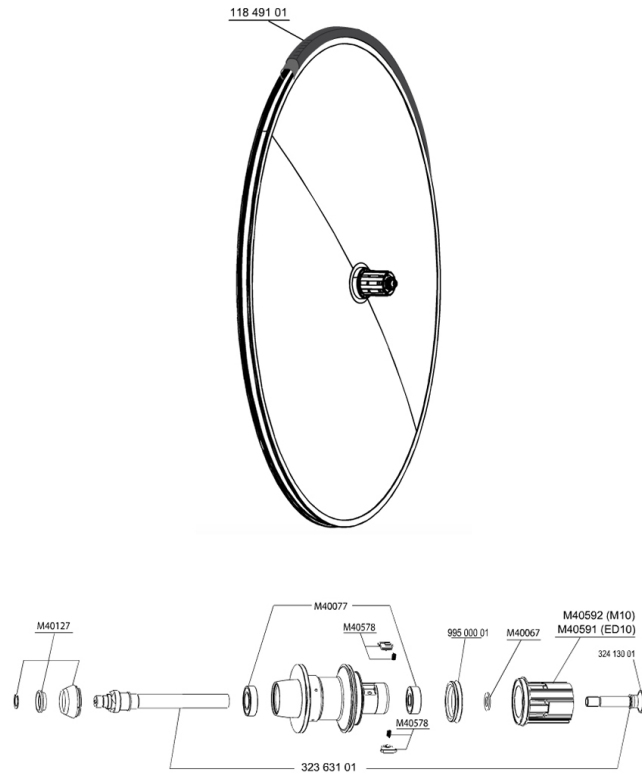

REFERENCES WHEELS

**HUB SHELLS**

M40077	REAR HUB 608+6901 BEARINGS
M40591	FTSL FREEWHEEL BODY ED10
32363101	COMETE ROAD R.AXLE ED10 / M10
99500001	FTSL/FTSX FREEHUB BODY SEAL
M40578	FTSL PAWLS KIT (ROAD WHEELS)
M40127	REAR COMETE ROAD AXLE CAP+RING
M40592	FTSL FREEWHEEL BODY M10
M40067	INTERNAL FREEWHEEL SPACER FTSL/FTSX

**TYRES**

11849101	Yksion PowerLink Tubular 23
----------	-----------------------------

**MAVIC** *Comète Road*

**Specifications**

WHEEL WEIGHTS