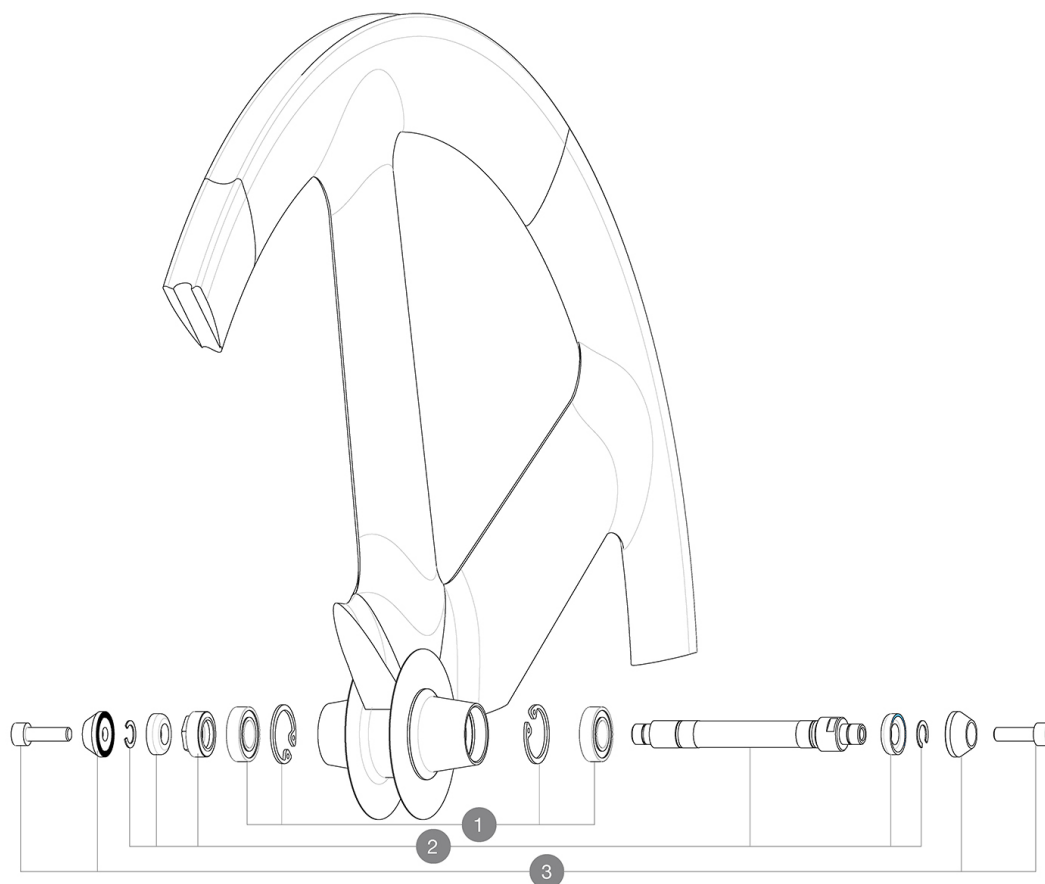

## 参照ホイール

111554 IO TRACK TUBULAR FRT

## HUB SHELLS

1	M40131	KIT BEARINGS FRONT 12x24x6 6901 (IO track)
2	M40130	FRONT IO AXLE + ADJUSTING NUT
3	M40124	M6 AXLE BOLTS FRT TRACK WHEEL