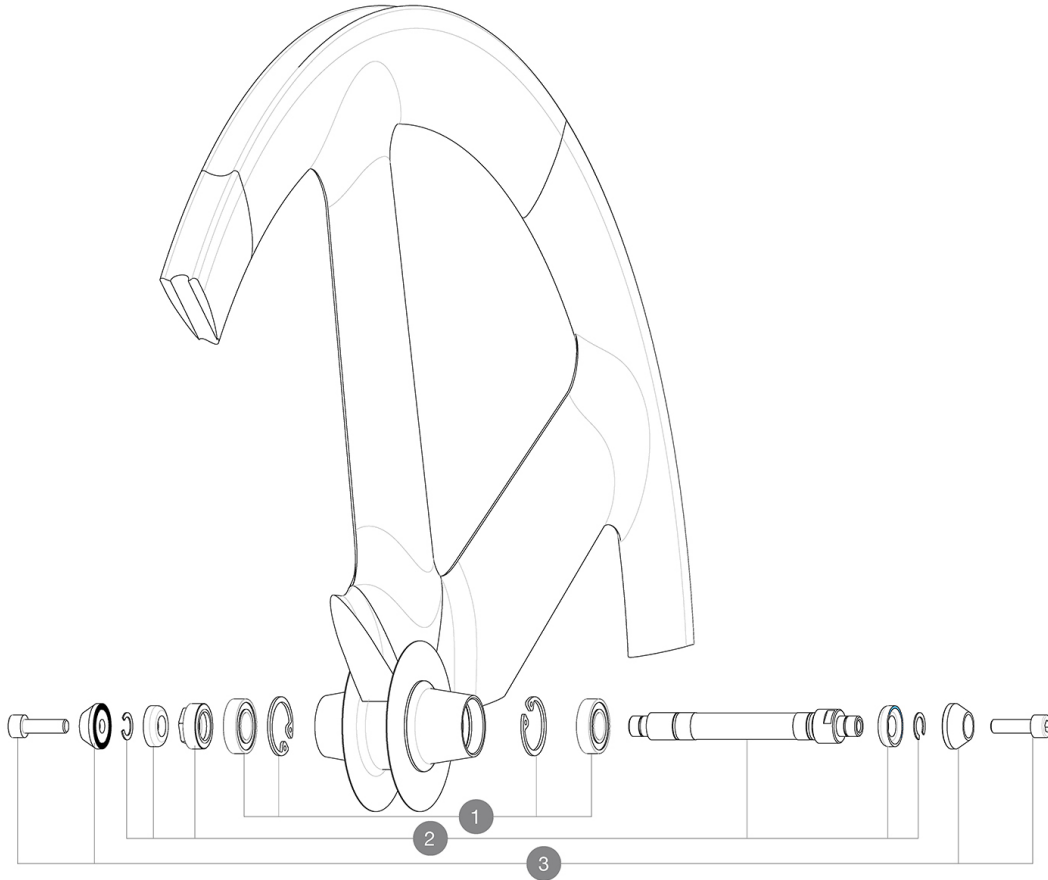

**REFERENCES WHEELS**

111554 IO TRACK TUBULAR FRT

**HUB SHELLS**

<b>1</b>	M40131	KIT BEARINGS FRONT 12x24x6 6901 (iO track)
<b>2</b>	M40130	FRONT IO AXLE + ADJUSTING NUT
<b>3</b>	M40124	M6 AXLE BOLTS/ALU SUPPORTS FRT IO TRACK

**DELIVERED WITH**

Fixing nuts	
Fixing nuts	
Wheelbag	
Wheelbag	
Valve extender	
Valve extender	
User guide	
User guide	

**Specifications****RIMS**

- Recommended tyre sizes : 19 to 28 mm

**WHEEL HUB**

- Body : aluminum
  - Body : aluminum
  - Color : black
  - Axle material : aluminum
- QRM
- Axle material : aluminum
- QRM

**WHEEL WEIGHTS**