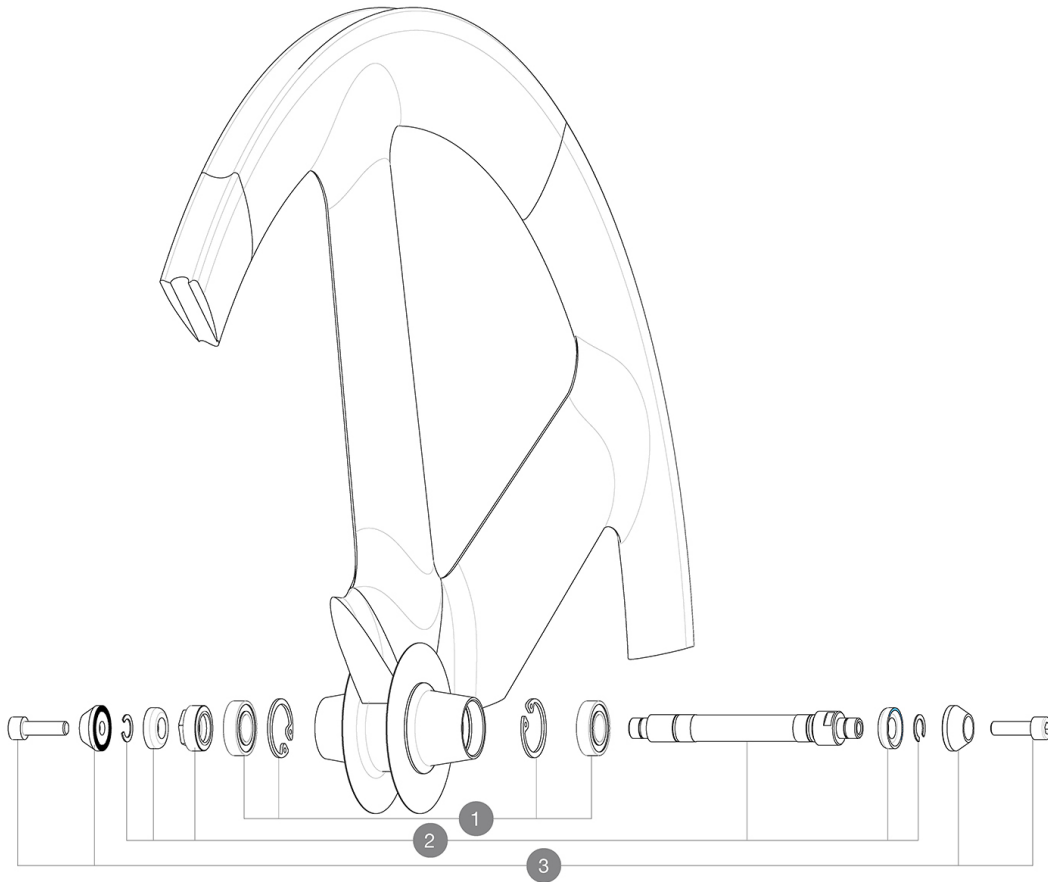

**REFERENCES WHEELS**

111554 IO TRACK TUBULAR FRT

**HUB SHELLS**

|          |        |  |
|----------|--------|--|
| <b>1</b> | M40131 | KIT BEARINGS FRONT 12x24x6 6901 (iO track) |
| <b>2</b> | M40130 | FRONT IO AXLE + ADJUSTING NUT              |
| <b>3</b> | M40124 | M6 AXLE BOLTS/ALU SUPPORTS FRT IO TRACK    |

**Specifications**

**RIMS**

- Recommended tyre sizes : 19 to 28 mm

**WHEEL HUB**

- Body : aluminum
  - Body : aluminum
  - Color : black
  - Axle material : aluminum
- QRM
- Axle material : aluminum
- QRM

**WHEEL WEIGHTS**