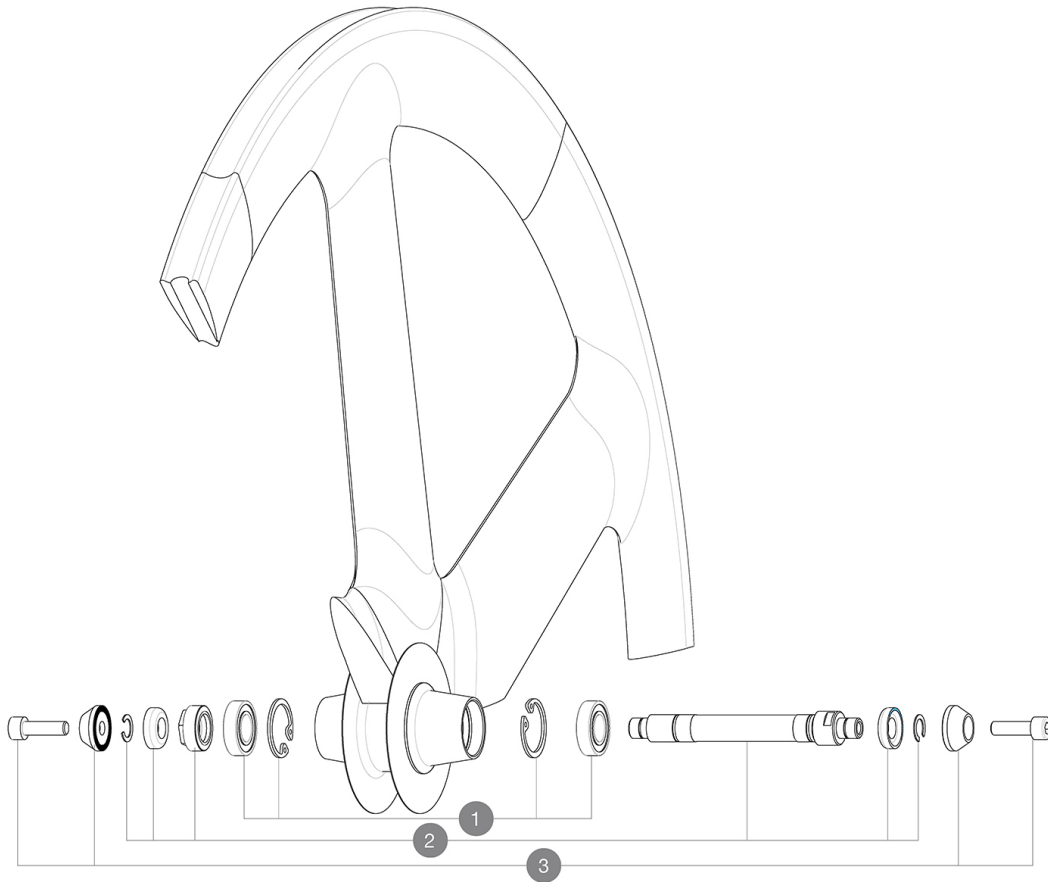

**REFERENCES WHEELS**

111554 IO TRACK TUBULAR FRT

**HUB SHELLS**

<b>1</b>	M40131	KIT BEARINGS FRONT 12x24x6 6901 (iO track)
<b>2</b>	M40130	FRONT IO AXLE + ADJUSTING NUT
<b>3</b>	M40124	M6 AXLE BOLTS/ALU SUPPORTS FRT IO TRACK

**DELIVERED WITH**

Fixing nuts	
Fixing nuts	
Wheelbag	
Wheelbag	
Valve extender	
Valve extender	
User guide	
User guide	

**Specifications****RIMS**

- Recommended tyre sizes : 19 to 28 mm

**WHEEL HUB**

- Body : aluminum
  - Body : aluminum
  - Color : black
  - Axle material : aluminum
- QRM
- Axle material : aluminum
- QRM

**WHEEL WEIGHTS**