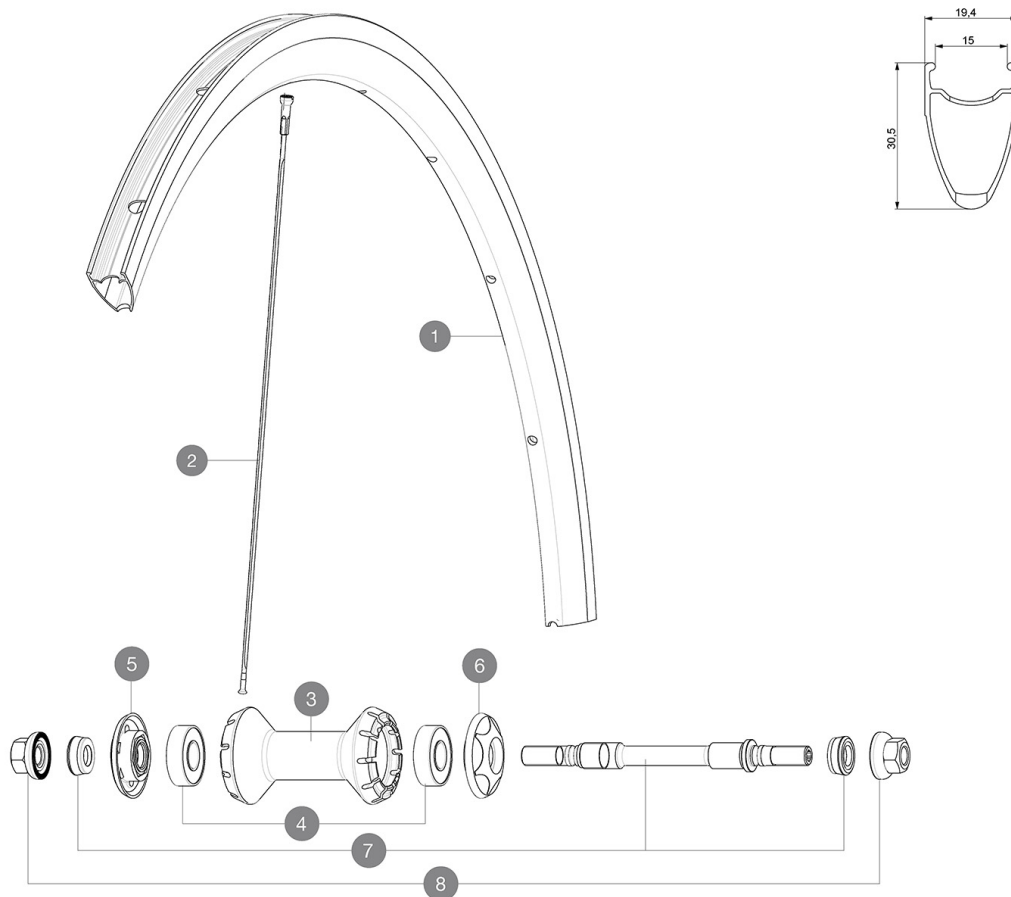

参照ホイール

112016 ELLIPSE 11 PR

112014 ELLIPSE 11 FRT

RIMS

&NBSP;:

1	12033415	FRONT/REAR ELLIPSE 11 RIM
---	----------	---------------------------

SPOKES

2	12033701	10 BLACK FRONT SPOKES ELLIPSE 11 279mm
---	----------	--

HUB SHELLS

3	N/A	HUB BODY
4	M40318	HUB BEARING KIT 6001
5	M40242	ADJUSTING NUT ROAD WHEEL
6	M40243	HUB CAP ROAD WHEEL
7	32386101	ELLIPSE FRT AXLE+FORK SUPPORTS
8	32388601	2 AXLE BOLTS ELLIPSE F/R M9