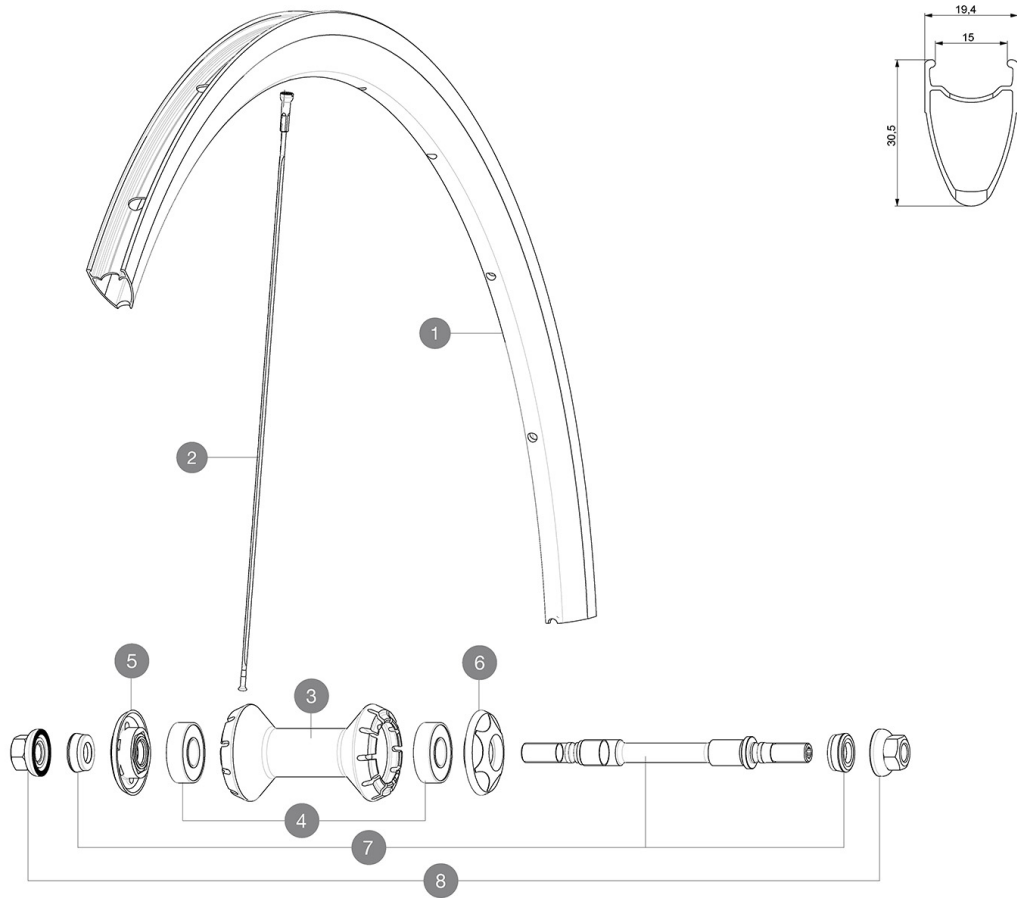

REFERENCES WHEELS

112016 ELLIPSE 11 PR

112014 ELLIPSE 11 FRT

RIMS

&NBSP;:

1 12033415 KIT FRONT/REAR ELLIPSE 11 RIM

SPOKES

2 12033701 KIT 10 FRONT ELLIPSE 11 BLACK SPOKE 279mm

HUB SHELLS

3	N/A	HUB BODY
4	M40318	KIT 2 HUB BEARINGS 6001
5	M40242	AXLE CAP + ADJUSTING NUT
6	M40243	AXLE CAP
7	32386101	ELLIPSE FRONT AXLE + FORK SUPPORTS
8	32388601	2 AXLE BOLTS RR COMETE TRACK/ELLIPSE FT-RR M9