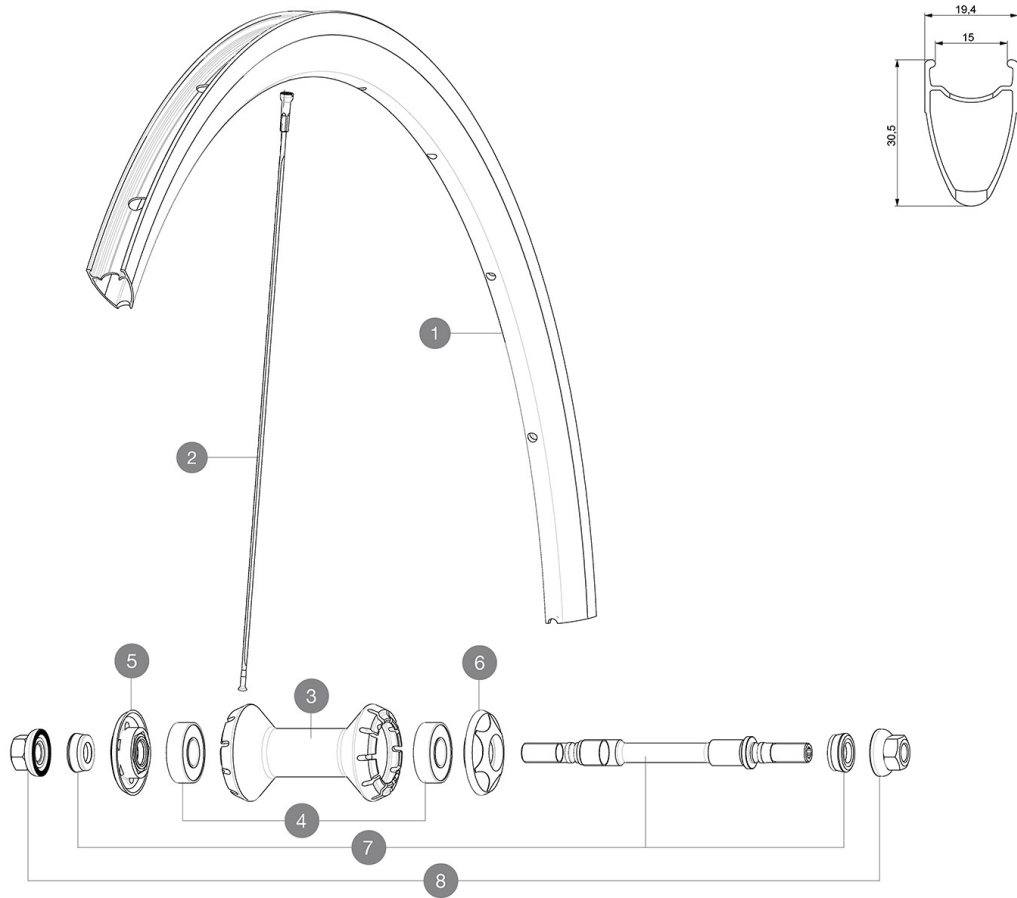

REFERENCES WHEELS

112016 ELLIPSE 11 PR

112014 ELLIPSE 11 FRT

RIMS

&NBSP;:

1	12033415	KIT FRONT/REAR ELLIPSE 11 RIM

SPOKES

2	12033701	KIT 10 FRONT ELLIPSE 11 BLACK SPOKE 279mm

HUB SHELLS

3	N/A	HUB BODY
4	M40318	KIT 2 HUB BEARINGS 6001
5	M40242	AXLE CAP + ADJUSTING NUT
6	M40243	AXLE CAP
7	32386101	ELLIPSE FRONT AXLE + FORK SUPPORTS
8	32388601	2 AXLE BOLTS RR COMETE TRACK/ELLIPSE FT-RR M9