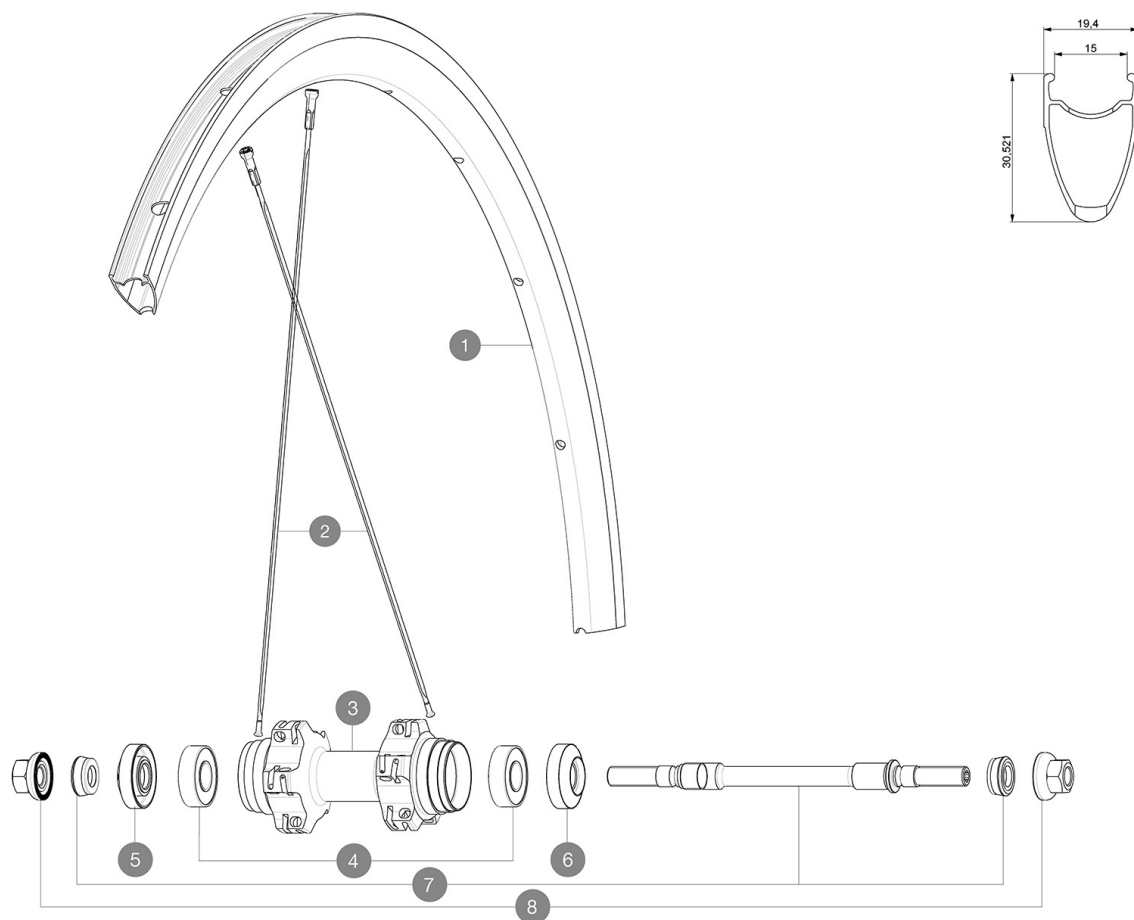

参照ホイール

112016 ELLIPSE 11 PR

112015 ELLIPSE 11 REAR

RIMS

&NBSP;:

1	12033415	FRONT/REAR ELLIPSE 11 RIM
---	----------	---------------------------

SPOKES

2	12033801	10 BLACK REAR SPOKES ELLIPSE 11 296mm
---	----------	---------------------------------------

HUB SHELLS

3	N/A	HUB BODY
4	M40318	HUB BEARING KIT 6001
5	M40447	ADJUST.BOLT XRIDE/XLINK BLCK
6	M40448	FRT HUB CAP XRIDE/XLINK BLCK
7	32386201	ELLIPSE R.AXLE+FORK SUPPORTS
8	32388601	2 AXLE BOLTS ELLIPSE F/R M9