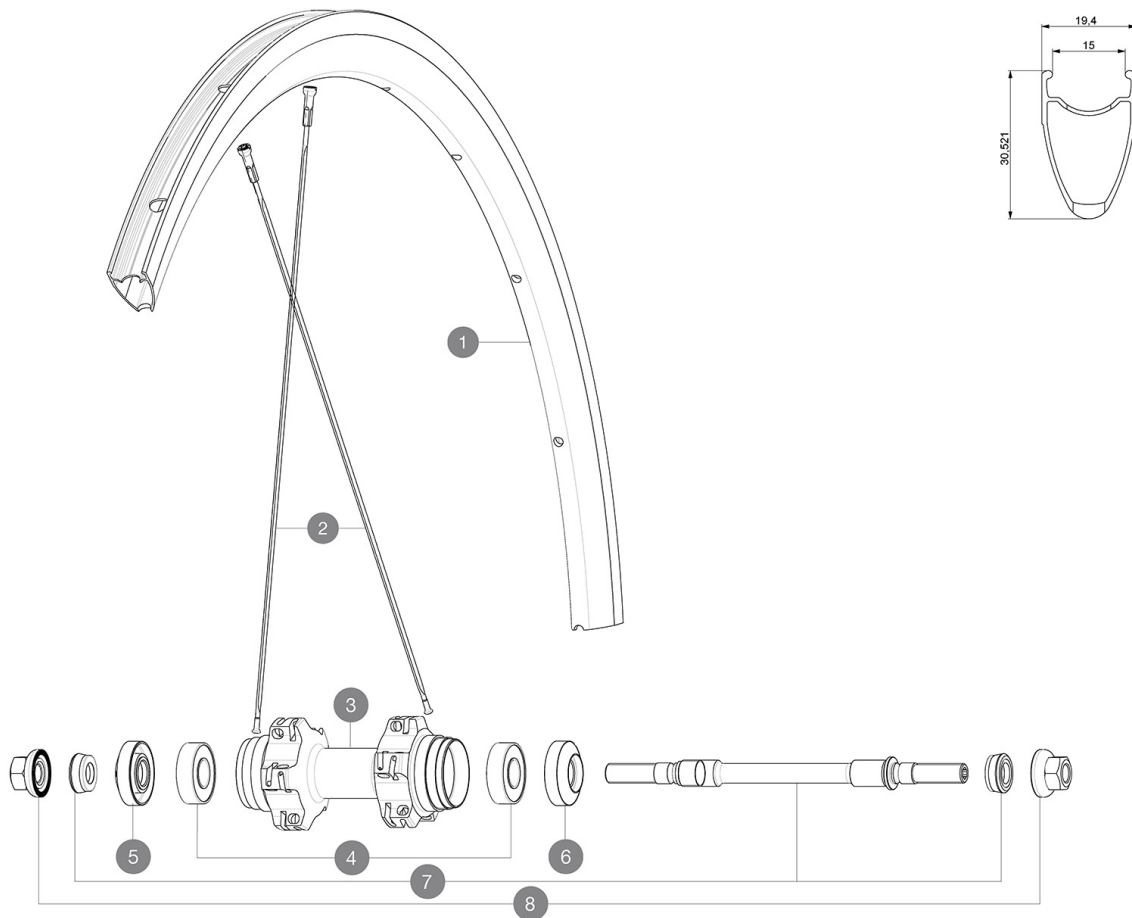

REFERENCES WHEELS

112016 ELLIPSE 11 PR

112015 ELLIPSE 11 REAR

RIMS

&NBSP;:

1 12033415 KIT FRONT/REAR ELLIPSE 11 RIM

SPOKES

2 12033801 KIT 10 REAR ELLIPSE 11 BLACK SPOKE 296mm

HUB SHELLS

3	N/A	HUB BODY
4	M40318	KIT 2 HUB BEARINGS 6001
5	M40447	ADJUSTING CAP BLACK FOR ELLIPSE
6	M40448	BLACK REAR HUB CAP ELLIPSE
7	32386201	ELLIPSE REAR AXLE + FORK SUPPORTS
8	32388601	2 AXLE BOLTS RR COMETE TRACK/ELLIPSE FT-RR M9