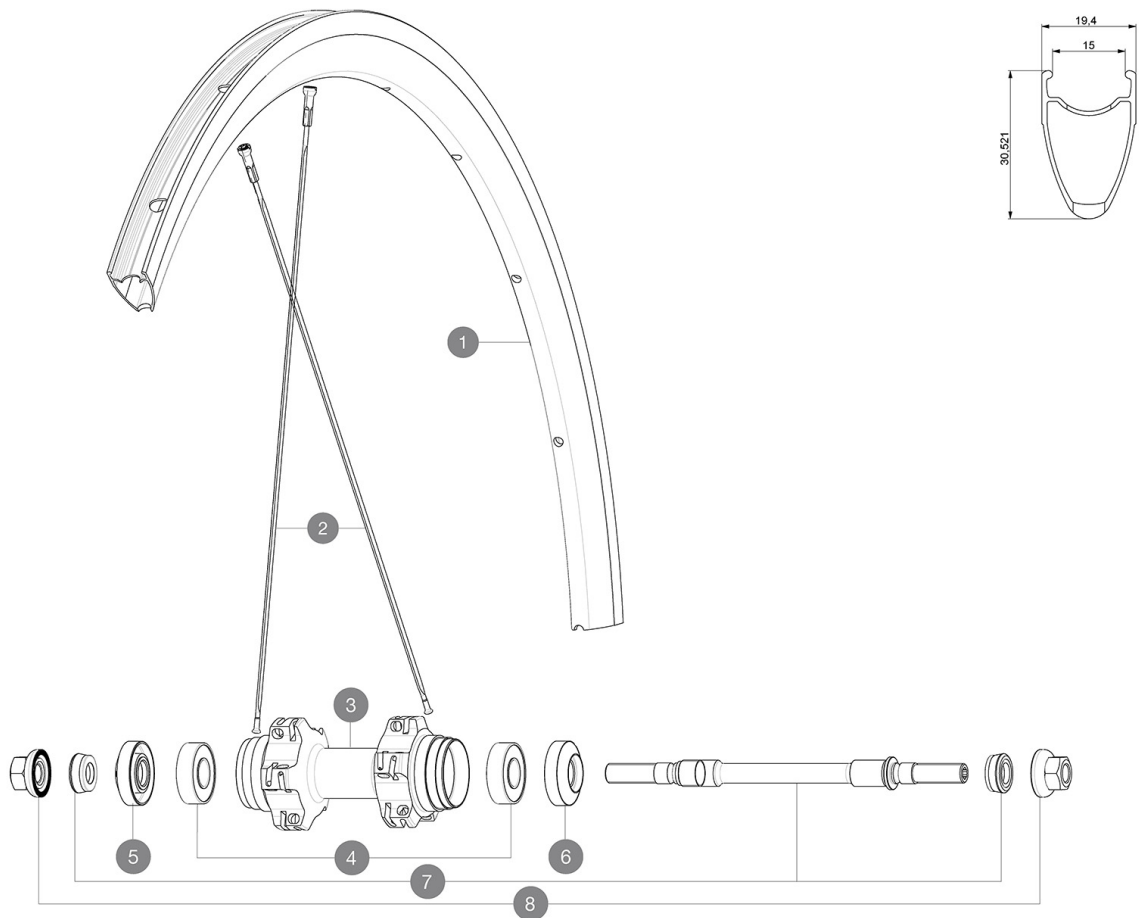

REFERENCES WHEELS

112016 ELLIPSE 11 PR

112015 ELLIPSE 11 REAR

RIMS

&NBSP;:

1 12033415 KIT FRONT/REAR ELLIPSE 11 RIM

SPOKES

2 12033801 KIT 10 REAR ELLIPSE 11 BLACK SPOKE 296mm

HUB SHELLS

3	N/A	HUB BODY
4	M40318	KIT 2 HUB BEARINGS 6001
5	M40447	ADJUSTING CAP BLACK FOR ELLIPSE
6	M40448	BLACK REAR HUB CAP ELLIPSE
7	32386201	ELLIPSE REAR AXLE + FORK SUPPORTS
8	32388601	2 AXLE BOLTS RR COMETE TRACK/ELLIPSE FT-RR M9