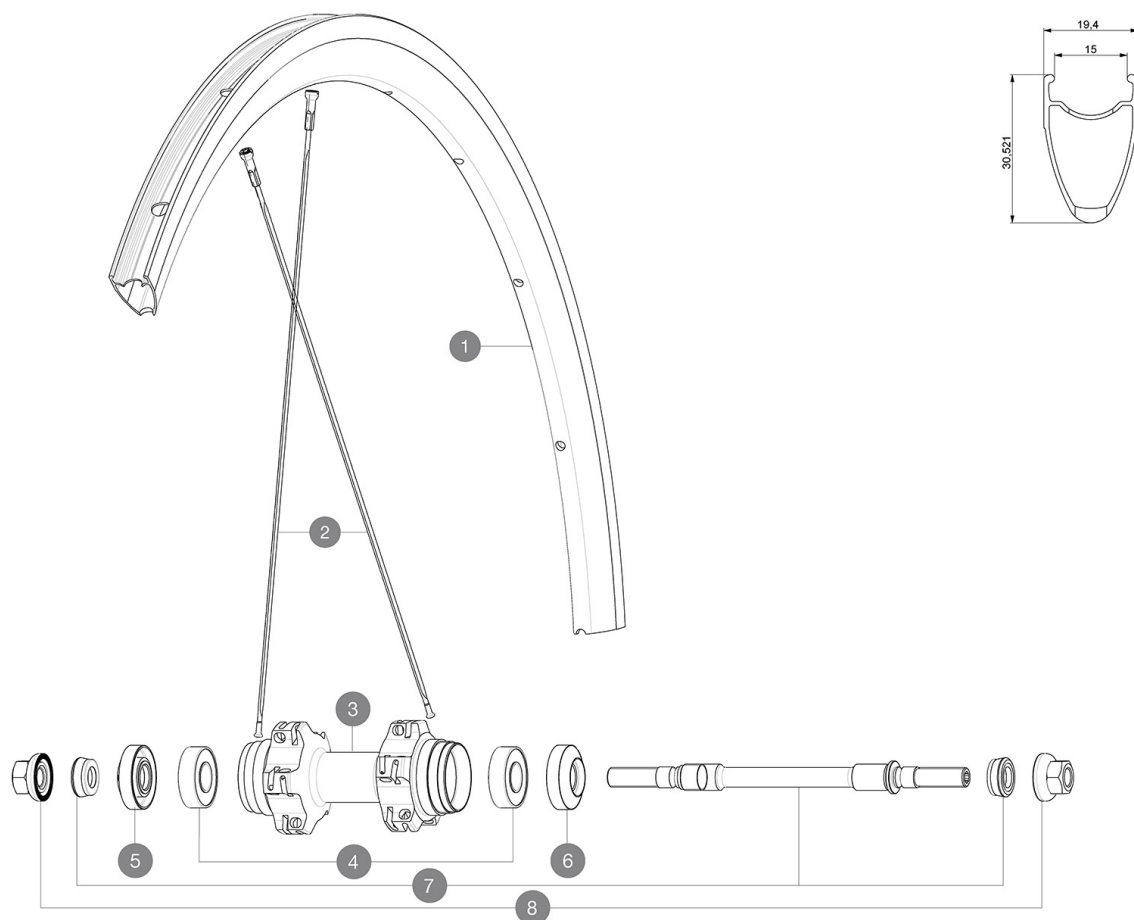

### RIMS

&NBSP;:

1 12033415 KIT FRONT/REAR ELLIPSE 11 RIM

### SPOKES

2 12033801 KIT 10 REAR ELLIPSE 11 BLACK SPOKE 296mm

**Specifications****RIMS**

- **Material** : 6106 Aluminum
- **Material** : 6106 Aluminum
- **Height** : 30 mm
- **Color** : black anodized
- **Height** : 30 mm
- **Joint** : SUP
- **Joint** : SUP
- **Eyelet** : not eyeleted
- **Drilling** : traditional
- **Eyelet** : not eyeleted
- **Valve hole diameter** : 6.5 mm
- **Tyre** : clincher
- **Valve hole diameter** : 6.5 mm
- **Tyre** : clincher
- **ETRTO size** : 622x15C
- **ETRTO size** : 622x15C
- **Recommended tyre sizes** : 18 to 22 mm
- **Recommended tyre sizes** : 19 to 28 mm

**SPOKES**

- **Material** : steel
- **Material** : steel
- **Shape** : straight pull, bladed
- **Shape** : straight pull, bladed
- **Color** : black

**WHEEL HUB**

- **Front and rear bodies** : aluminum
- **Front and rear bodies** : aluminum
- **Color** : black
- **Front and rear axle material** : steel
- QRM+
- **Front and rear axle material** : steel
- Fixed cog
- QRM+
- Fixed cog