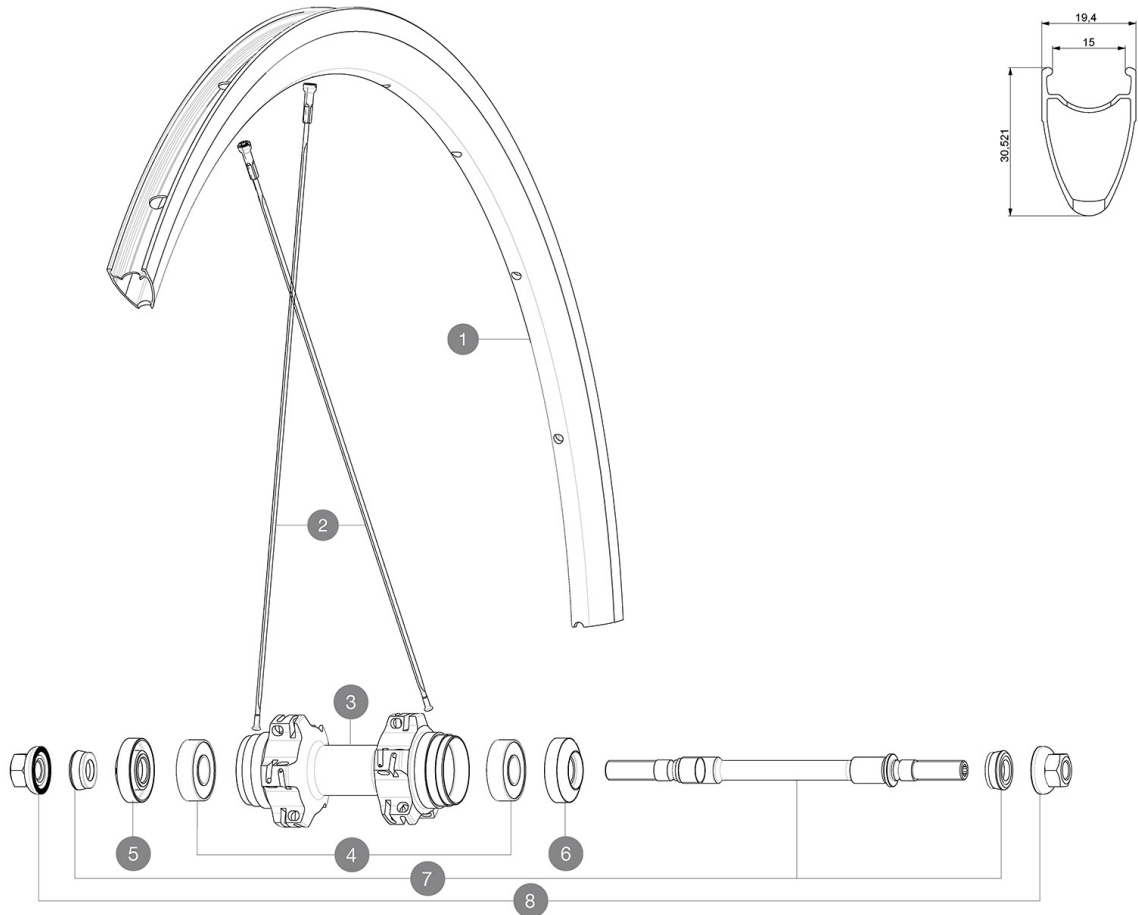

REFERENCES WHEELS

112016 ELLIPSE 11 PR

112015 ELLIPSE 11 REAR

RIMS

&NBSP;:

1 12033415 KIT FRONT/REAR ELLIPSE 11 RIM

SPOKES

2 12033801 KIT 10 REAR ELLIPSE 11 BLACK SPOKE 296mm

HUB SHELLS

3	N/A	HUB BODY
4	M40318	KIT 2 HUB BEARINGS 6001
5	M40447	ADJUSTING CAP BLACK FOR ELLIPSE
6	M40448	BLACK REAR HUB CAP ELLIPSE
7	32386201	ELLIPSE REAR AXLE + FORK SUPPORTS
8	32388601	2 AXLE BOLTS RR COMETE TRACK/ELLIPSE FT-RR M9