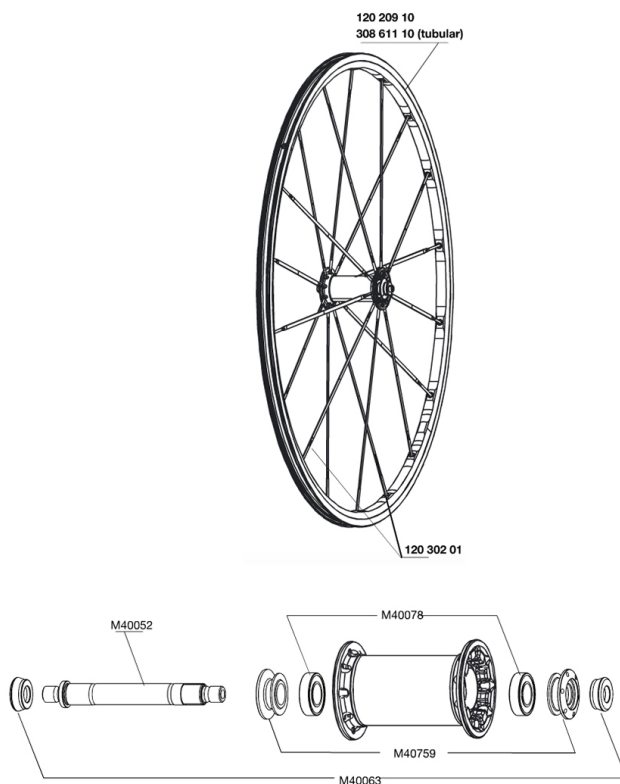

REFERENCES WHEELS

112018	KSYRIUM SR FRT	307562	KSYRIUM SR TUBULAR FRT
112021	KSYRIUM SR M10 PR	307565	KSYRIUM SR TUBULAR/M10 PR
112022	KSYRIUM SR ED11 PR	307566	KSYRIUM SR TUBULAR/ED11 PR

RIMS

&NBSP;:

30861110	FRONT KSYRIUM SR TUBULAR RIM
12020910	FRONT KSYRIUM SR RIM

SPOKES

12030201	KIT 12 FT KSYRIUM SLR/SR/SL 11 BLK SPK 285mm
----------	--

HUB SHELLS

M40078	FRONT HUB BEARINGS 6901 x 2
M40063	2 FRONT AXLE FORK SUPPORT
M40052	FRONT HUB AXLE

MAVIC *Ksyrium SR*

Specifications

WHEEL WEIGHTS