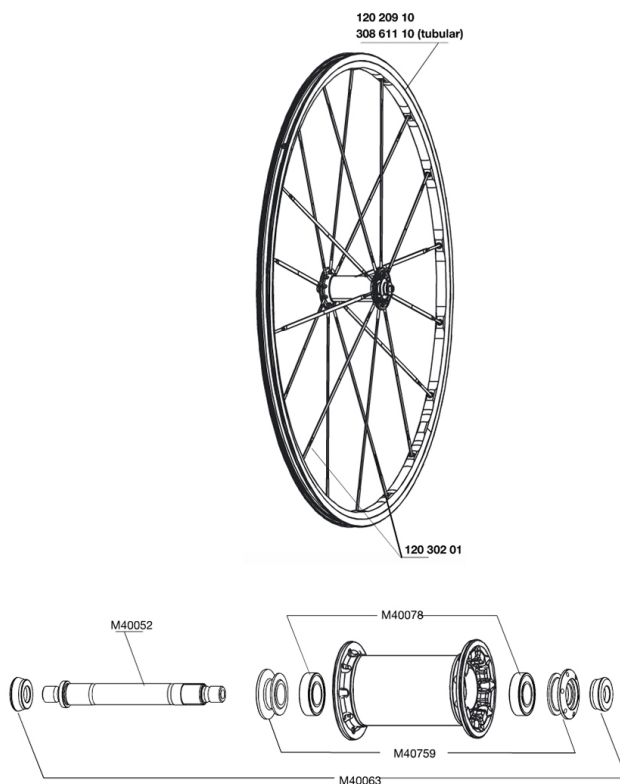

REFERENCES WHEELS

112018	KSYRIUM SR FRT	307562	KSYRIUM SR TUBULAR FRT
112021	KSYRIUM SR M10 PR	307565	KSYRIUM SR TUBULAR/M10 PR
112022	KSYRIUM SR ED11 PR	307566	KSYRIUM SR TUBULAR/ED11 PR

RIMS

&NBSP;:

30861110	FRONT KSYRIUM SR TUBULAR RIM
12020910	FRONT KSYRIUM SR RIM

SPOKES

12030201	KIT 12 FT KSYRIUM SLR/SR/SL 11 BLK SPK 285mm
----------	--

HUB SHELLS

M40063	2 FRONT AXLE FORK SUPPORT
M40052	FRONT HUB AXLE
M40078	FRONT HUB BEARINGS 6901 x 2

MAVIC *Ksyrium SR*

Specifications

WHEEL WEIGHTS