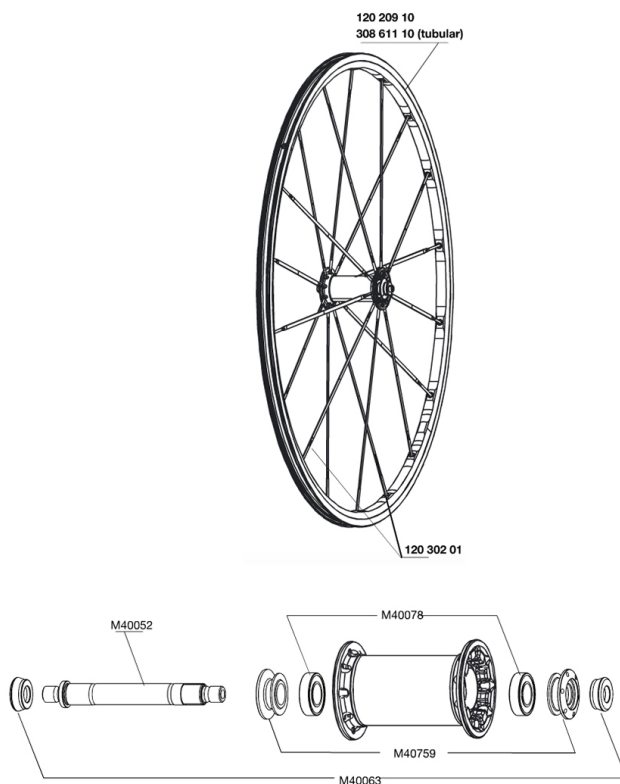

REFERENCES WHEELS

112018	KSYRIUM SR FRT	307562	KSYRIUM SR TUBULAR FRT
112021	KSYRIUM SR M10 PR	307565	KSYRIUM SR TUBULAR/M10 PR
112022	KSYRIUM SR ED11 PR	307566	KSYRIUM SR TUBULAR/ED11 PR

RIMS

&NBSP;:

12020910	FRONT KSYRIUM SR RIM
30861110	FRONT KSYRIUM SR TUBULAR RIM

SPOKES

12030201	KIT 12 FT KSYRIUM SLR/SR/SL 11 BLK SPK 285mm
----------	--

HUB SHELLS

M40063	2 FRONT AXLE FORK SUPPORT
M40052	FRONT HUB AXLE
M40078	FRONT HUB BEARINGS 6901 x 2

MAVIC *Ksyrium SR*

Specifications

WHEEL WEIGHTS