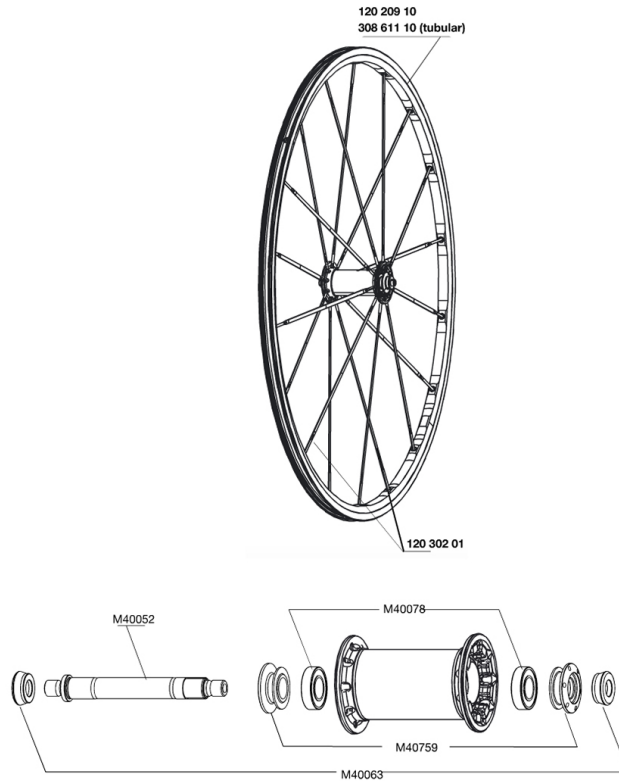

REFERENCES WHEELS

112018	KSYRIUM SR FRT	307562	KSYRIUM SR TUBULAR FRT
112021	KSYRIUM SR M10 PR	307565	KSYRIUM SR TUBULAR/M10 PR
112022	KSYRIUM SR ED11 PR	307566	KSYRIUM SR TUBULAR/ED11 PR

RIMS

&NBSP;:

30861110	FRONT KSYRIUM SR TUBULAR RIM
12020910	FRONT KSYRIUM SR RIM

SPOKES

12030201	KIT 12 FT KSYRIUM SLR/SR/SL 11 BLK SPK 285mm
----------	--

HUB SHELLS

M40078	FRONT HUB BEARINGS 6901 x 2
M40063	2 FRONT AXLE FORK SUPPORT
M40052	FRONT HUB AXLE

MAVIC *Ksyrium SR*

Specifications

WHEEL WEIGHTS