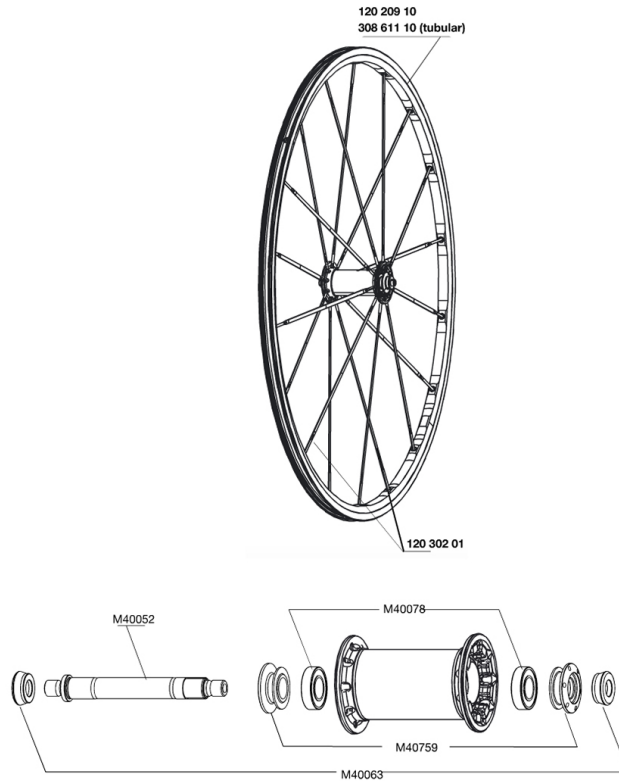

REFERENCES WHEELS

112018	KSYRIUM SR FRT	307562	KSYRIUM SR TUBULAR FRT
112021	KSYRIUM SR M10 PR	307565	KSYRIUM SR TUBULAR/M10 PR
112022	KSYRIUM SR ED11 PR	307566	KSYRIUM SR TUBULAR/ED11 PR

RIMS

&NBSP;:

30861110	FRONT KSYRIUM SR TUBULAR RIM
12020910	FRONT KSYRIUM SR RIM

SPOKES

12030201	KIT 12 FT KSYRIUM SLR/SR/SL 11 BLK SPK 285mm
----------	--

HUB SHELLS

M40063	2 FRONT AXLE FORK SUPPORT
M40052	FRONT HUB AXLE
M40078	FRONT HUB BEARINGS 6901 x 2

MAVIC *Ksyrium SR*

Specifications

WHEEL WEIGHTS