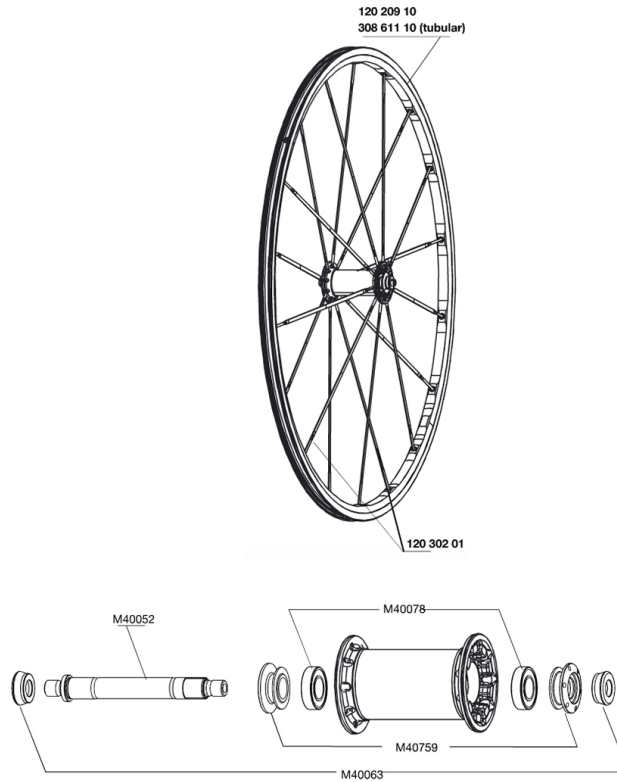

REFERENCES WHEELS

112018	KSYRIUM SR FRT	307562	KSYRIUM SR TUBULAR FRT
112021	KSYRIUM SR M10 PR	307565	KSYRIUM SR TUBULAR/M10 PR
112022	KSYRIUM SR ED11 PR	307566	KSYRIUM SR TUBULAR/ED11 PR

RIMS

&NBSP;:

30861110	FRONT KSYRIUM SR TUBULAR RIM
12020910	FRONT KSYRIUM SR RIM

SPOKES

12030201	KIT 12 FT KSYRIUM SLR/SR/SL 11 BLK SPK 285mm
----------	--

HUB SHELLS

M40063	2 FRONT AXLE FORK SUPPORT
M40052	FRONT HUB AXLE
M40078	FRONT HUB BEARINGS 6901 x 2

MAVIC *Ksyrium SR*

Specifications

WHEEL WEIGHTS