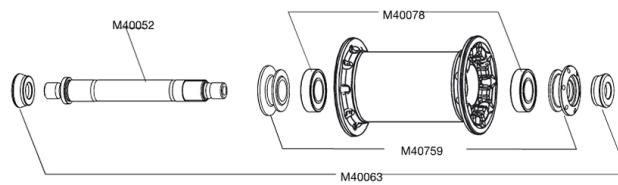

REFERENCES WHEELS

112161	KSYRIUM SL 011 FRT	112165	KSYRIUM SL 011 /ED11 PR
112164	KSYRIUM SL 011 /M10 PR		

RIMS

&NBSP;;

12021010	FRONT KSYRIUM SL 11 RIM
----------	-------------------------

SPOKES

12030201	KIT 12 FT KSYRIUM SLR/SR/SL 11 BLK SPK 285mm
----------	--

HUB SHELLS

M40759	ADJUSTING BEARING NUT + FRONT CAP
M40078	FRONT HUB BEARINGS 6901 x 2
M40063	2 FRONT AXLE FORK SUPPORT
M40052	FRONT HUB AXLE

MAVIC *Ksyrium SL*

Specifications

WHEEL WEIGHTS