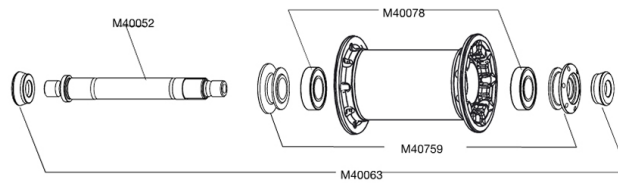

REFERENCES WHEELS

112161 KSYRIUM SL 011 FRT
112164 KSYRIUM SL 011 /M10 PR

112165 KSYRIUM SL 011 /ED11 PR

RIMS

&NBSP;;

12021010 FRONT KSYRIUM SL 11 RIM

SPOKES

12030201 KIT 12 FT KSYRIUM SLR/SR/SL 11 BLK SPK 285mm

HUB SHELLS

M40052 FRONT HUB AXLE
M40759 ADJUSTING BEARING NUT + FRONT CAP
M40078 FRONT HUB BEARINGS 6901 x 2
M40063 2 FRONT AXLE FORK SUPPORT

MAVIC *Ksyrium SL*

Specifications

WHEEL WEIGHTS