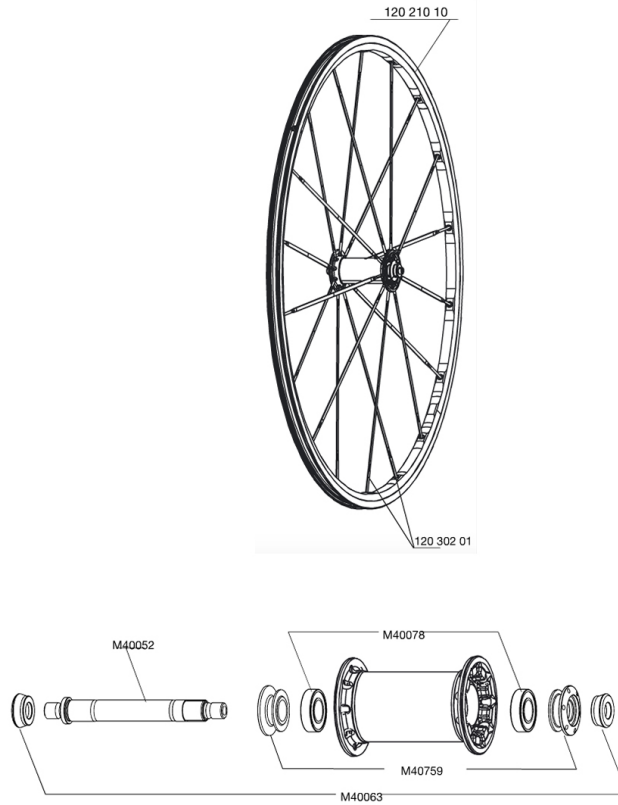

REFERENCES WHEELS

112161	KSYRIUM SL 011 FRT	112165	KSYRIUM SL 011 /ED11 PR
112164	KSYRIUM SL 011 /M10 PR		

RIMS

&NBSP;;

12021010	FRONT KSYRIUM SL 11 RIM
----------	-------------------------

SPOKES

12030201	KIT 12 FT KSYRIUM SLR/SR/SL 11 BLK SPK 285mm
----------	--

HUB SHELLS

M40759	ADJUSTING BEARING NUT + FRONT CAP
M40078	FRONT HUB BEARINGS 6901 x 2
M40063	2 FRONT AXLE FORK SUPPORT
M40052	FRONT HUB AXLE

MAVIC *Ksyrium SL*

Specifications

WHEEL WEIGHTS