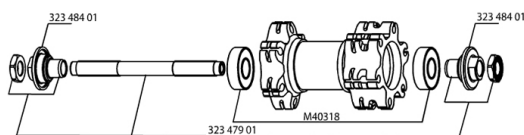

参照ホイール

117786 CROSSRIDE UB/D011D6TSilvFRT 117788 CROSSRIDE UB/D011D6TSilv PR

RIMS

&NBSP;:

12021715 FRONT/REAR CROSSRIDE UB DISC 11 RIM

SPOKES

99689201 12 SPOKES CROSSRIDE UB/DISC 09 262mm

HUB SHELLS

32347901 F.AXLE XLD/XMAX EN/COSMOS/KSY.

M40318 HUB BEARING KIT 6001

32348401 EXPANSIBLE BEARINGS SUPPORT

付属品

BR101 6106 8.5mm 19mm 559x19C 1.5x2.3	

Specifications

リム

6106 8.5mm 19mm 559x19C 1.5x2.3