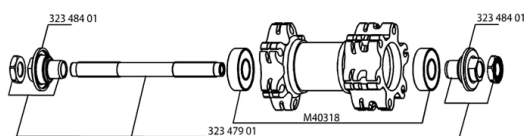

REFERENCES WHEELS

117786	CROSSRIDE UB/D011D6TSilvFRT	117788	CROSSRIDE UB/D011D6TSilv PR
--------	-----------------------------	--------	-----------------------------

RIMS

&NBSP;;

12021715	FRONT/REAR CROSSRIDE UB DISC 11 RIM
----------	-------------------------------------

SPOKES

99689201	12 SPOKES CROSSRIDE UB/DISC 09 262mm
----------	--------------------------------------

HUB SHELLS

32348401	EXPANSIBLE BEARINGS SUPPORT
32347901	FRONT AXLE QRM UB
M40318	KIT 2 HUB BEARINGS 6001

MAVIC **CROSSRIDE UB/DISC 011****DELIVERED WITH**

BR101 quick releases	
Rim tape	
User guide	

Specifications**RIMS**

- **Material** : 6106 Aluminum
- **Joint** : pinned
- **Drilling** : traditional
- **Eyelet** : H2 technology
- **Brake track** : UB Control
- **Valve hole diameter** : 8,5 mm with pop off reducer
- **Tyre** : tubetype
- **Internal width** : 19 mm
- **ETRTO size** : 559x19C
- **Recommended tyre sizes** : 1.5 to 2.3

SPOKES

- **Material** : steel
- **Shape** : straight pull, bladed
- **Nipples** : brass, self lock concept
- **Count** : 24 front and rear
- **Lacing** : front and rear crossed 2

WHEEL HUB

- **Front and rear bodies** : aluminum
- **Front and rear axle material** : steel
- QRM
- FTS-X steel