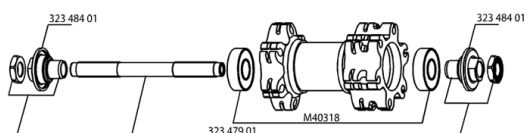

REFERENCES WHEELS

117786 CROSSRIDE UB/D011D6TSilvFRT

117788 CROSSRIDE UB/D011D6TSilv PR

**RIMS**

&NBSP;:

12021715 FRONT/REAR CROSSRIDE UB DISC 11 RIM

SPOKES

99689201 12 SPOKES CROSSRIDE UB/DISC 09 262mm

HUB SHELLS

32348401 EXPANSIBLE BEARINGS SUPPORT

32347901 FRONT AXLE QRM UB

M40318 KIT 2 HUB BEARINGS 6001

MAVIC **CROSSRIDE UB/DISC 011****DELIVERED WITH**

BR101 quick releases	
Rim tape	
User guide	

Specifications**RIMS**

- **Material** : 6106 Aluminum
- **Joint** : pinned
- **Drilling** : traditional
- **Eyelet** : H2 technology
- **Brake track** : UB Control
- **Valve hole diameter** : 8,5 mm with pop off reducer
- **Tyre** : tubetype
- **Internal width** : 19 mm
- **ETRTO size** : 559x19C
- **Recommended tyre sizes** : 1.5 to 2.3

SPOKES

- **Material** : steel
- **Shape** : straight pull, bladed
- **Nipples** : brass, self lock concept
- **Count** : 24 front and rear
- **Lacing** : front and rear crossed 2

WHEEL HUB

- **Front and rear bodies** : aluminum
- **Front and rear axle material** : steel
- QRM
- FTS-X steel