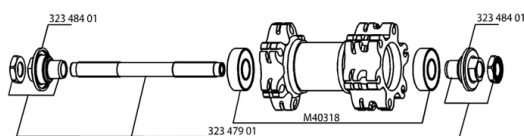

REFERENCES WHEELS

117786	CROSSRIDE UB/D011D6TSilvFRT	117788	CROSSRIDE UB/D011D6TSilv PR
--------	-----------------------------	--------	-----------------------------

RIMS

&NBSP;:

12021715	FRONT/REAR CROSSRIDE UB DISC 11 RIM
----------	-------------------------------------

SPOKES

99689201	12 SPOKES CROSSRIDE UB/DISC 09 262mm
----------	--------------------------------------

HUB SHELLS

32347901	FRONT AXLE QRM UB
M40318	KIT 2 HUB BEARINGS 6001
32348401	EXPANSIBLE BEARINGS SUPPORT

MAVIC **CROSSRIDE UB/DISC 011****DELIVERED WITH**

BR101 quick releases	
Rim tape	
User guide	

Specifications**RIMS**

- **Material** : 6106 Aluminum
- **Joint** : pinned
- **Drilling** : traditional
- **Eyelet** : H2 technology
- **Brake track** : UB Control
- **Valve hole diameter** : 8,5 mm with pop off reducer
- **Tyre** : tubetype
- **Internal width** : 19 mm
- **ETRTO size** : 559x19C
- **Recommended tyre sizes** : 1.5 to 2.3

SPOKES

- **Material** : steel
- **Shape** : straight pull, bladed
- **Nipples** : brass, self lock concept
- **Count** : 24 front and rear
- **Lacing** : front and rear crossed 2

WHEEL HUB

- **Front and rear bodies** : aluminum
- **Front and rear axle material** : steel
- QRM
- FTS-X steel