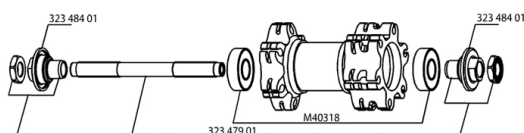

REFERENCES WHEELS

117786 CROSSRIDE UB/D011D6TSilvFRT

117788 CROSSRIDE UB/D011D6TSilv PR

**RIMS**

&NBSP;;

12021715 FRONT/REAR CROSSRIDE UB DISC 11 RIM

SPOKES

99689201 12 SPOKES CROSSRIDE UB/DISC 09 262mm

HUB SHELLS

32348401 EXPANSIBLE BEARINGS SUPPORT

32347901 FRONT AXLE QRM UB

M40318 KIT 2 HUB BEARINGS 6001

MAVIC **CROSSRIDE UB/DISC 011****DELIVERED WITH**

BR101 quick releases	
Rim tape	
User guide	

Specifications**RIMS**

- **Material** : 6106 Aluminum
- **Joint** : pinned
- **Drilling** : traditional
- **Eyelet** : H2 technology
- **Brake track** : UB Control
- **Valve hole diameter** : 8,5 mm with pop off reducer
- **Tyre** : tubetype
- **Internal width** : 19 mm
- **ETRTO size** : 559x19C
- **Recommended tyre sizes** : 1.5 to 2.3

SPOKES

- **Material** : steel
- **Shape** : straight pull, bladed
- **Nipples** : brass, self lock concept
- **Count** : 24 front and rear
- **Lacing** : front and rear crossed 2

WHEEL HUB

- **Front and rear bodies** : aluminum
- **Front and rear axle material** : steel
- QRM
- FTS-X steel