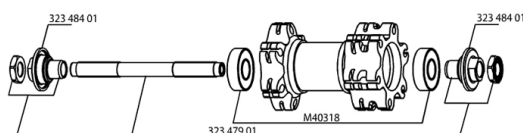

**REFERENCES WHEELS**

117786 CROSSRIDE UB/D011D6TSilvFRT

117788 CROSSRIDE UB/D011D6TSilv PR

**RIMS**

&amp;NBSP;:

12021715 FRONT/REAR CROSSRIDE UB DISC 11 RIM

**SPOKES**

99689201 12 SPOKES CROSSRIDE UB/DISC 09 262mm

**HUB SHELLS**

32348401 EXPANSIBLE BEARINGS SUPPORT

32347901 FRONT AXLE QRM UB

M40318 KIT 2 HUB BEARINGS 6001

**MAVIC** **CROSSRIDE UB/DISC 011****DELIVERED WITH**

BR101 quick releases	
Rim tape	
User guide	

**Specifications****RIMS**

- **Material** : 6106 Aluminum
- **Joint** : pinned
- **Drilling** : traditional
- **Eyelet** : H2 technology
- **Brake track** : UB Control
- **Valve hole diameter** : 8,5 mm with pop off reducer
- **Tyre** : tubetype
- **Internal width** : 19 mm
- **ETRTO size** : 559x19C
- **Recommended tyre sizes** : 1.5 to 2.3

**SPOKES**

- **Material** : steel
- **Shape** : straight pull, bladed
- **Nipples** : brass, self lock concept
- **Count** : 24 front and rear
- **Lacing** : front and rear crossed 2

**WHEEL HUB**

- **Front and rear bodies** : aluminum
- **Front and rear axle material** : steel
- QRM
- FTS-X steel