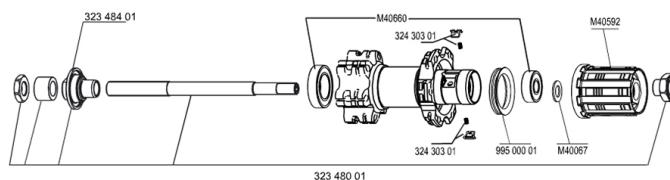

参照ホイール

117787 CROSSRIDE UB/D011D6T  
SilvREAR

117788 CROSSRIDE UB/D011D6TSilv PR

## RIMS

&NBSP;:

12021715 FRONT/REAR CROSSRIDE UB DISC 11 RIM

## SPOKES

99689201 12 SPOKES CROSSRIDE UB/DISC 09 262mm

## HUB SHELLS

M40660	REAR HUB 608+6001 BEARINGS
M40067	10 SPACERS FRW/HUB BODY
32348401	EXPANSIBLE BEARINGS SUPPORT
99500001	FTSL/FTSX FREEHUB BODY SEAL
32348001	DISC REAR AXLE XLAND/XMAX ENDU
M40592	FTSL FREEWHEEL BODY M10