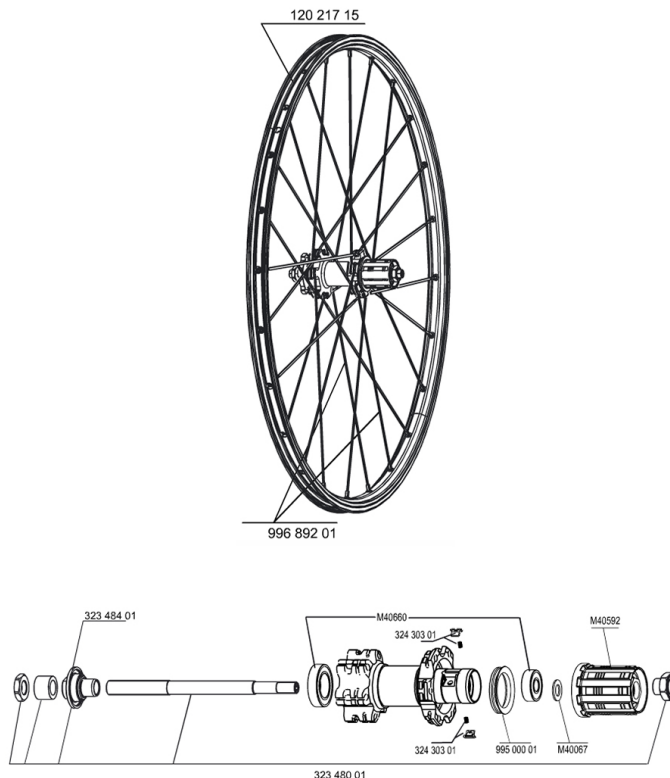

REFERENCES WHEELS

117787 CROSSRIDE UB/D011D6T SILVREAR

117788 CROSSRIDE UB/D011D6T SILV PR

RIMS

&NBSP;:

12021715	FRONT/REAR CROSSRIDE UB DISC 11 RIM
----------	-------------------------------------

SPOKES

99689201	12 SPOKES CROSSRIDE UB/DISC 09 262mm
----------	--------------------------------------

MAVIC **CROSSRIDE UB/DISC 011****DELIVERED WITH**

BR101 quick releases	
Rim tape	
User guide	

Specifications**RIMS**

- **Material** : 6106 Aluminum
- **Joint** : pinned
- **Drilling** : traditional
- **Eyelet** : H2 technology
- **Brake track** : UB Control
- **Valve hole diameter** : 8,5 mm with pop off reducer
- **Tyre** : tubetype
- **Internal width** : 19 mm
- **ETRTO size** : 559x19C
- **Recommended tyre sizes** : 1.5 to 2.3

SPOKES

- **Material** : steel
- **Shape** : straight pull, bladed
- **Nipples** : brass, self lock concept
- **Count** : 24 front and rear
- **Lacing** : front and rear crossed 2

WHEEL HUB

- **Front and rear bodies** : aluminum
- **Front and rear axle material** : steel
- QRM
- FTS-X steel

WHEEL WEIGHTS