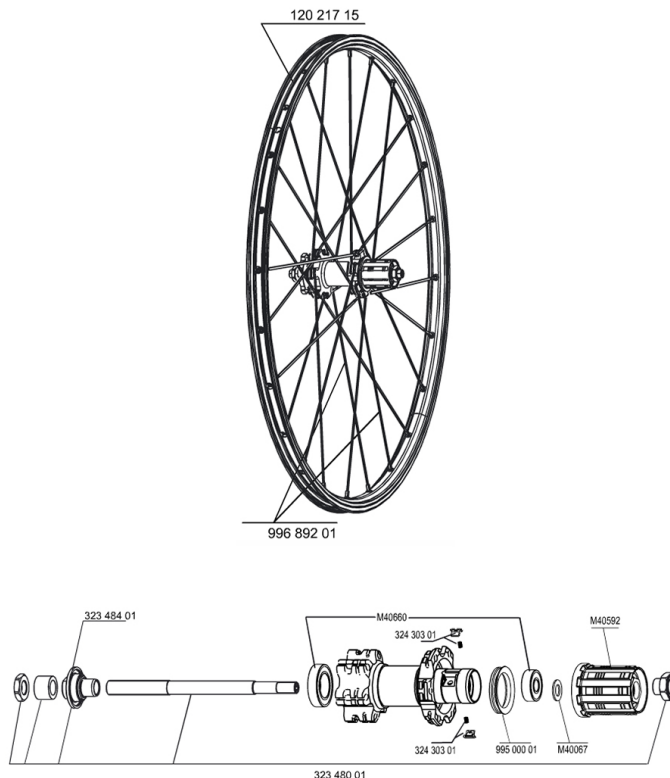

**REFERENCES WHEELS**

117787 CROSSRIDE UB/D011D6T SILVREAR

117788 CROSSRIDE UB/D011D6TSILV PR

**RIMS**

&NBSP;:

12021715	FRONT/REAR CROSSRIDE UB DISC 11 RIM
----------	-------------------------------------

**SPOKES**

99689201	12 SPOKES CROSSRIDE UB/DISC 09 262mm
----------	--------------------------------------

**HUB SHELLS**

M40067	INTERNAL FREEWHEEL SPACER FTSL/FTSX
32348401	EXPANSIBLE BEARINGS SUPPORT
99500001	FTSL/FTSX FREEHUB BODY SEAL
32348001	MTB DISC REAR AXLE QRM MTB DISC
M40592	FTSL FREEWHEEL BODY M10
M40660	REAR HUB 608+6001 BEARINGS

**MAVIC** **CROSSRIDE UB/DISC 011****DELIVERED WITH**

BR101 quick releases	
Rim tape	
User guide	

**Specifications****RIMS**

- **Material** : 6106 Aluminum
- **Joint** : pinned
- **Drilling** : traditional
- **Eyelet** : H2 technology
- **Brake track** : UB Control
- **Valve hole diameter** : 8,5 mm with pop off reducer
- **Tyre** : tubetype
- **Internal width** : 19 mm
- **ETRTO size** : 559x19C
- **Recommended tyre sizes** : 1.5 to 2.3

**SPOKES**

- **Material** : steel
- **Shape** : straight pull, bladed
- **Nipples** : brass, self lock concept
- **Count** : 24 front and rear
- **Lacing** : front and rear crossed 2

**WHEEL HUB**

- **Front and rear bodies** : aluminum
  - **Front and rear axle material** : steel
- QRM  
FTS-X steel