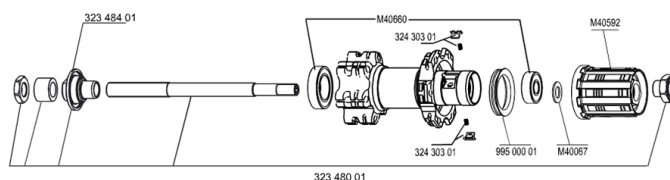

**REFERENCES WHEELS**

117787 CROSSRIDE UB/D011D6T SILVREAR

117788 CROSSRIDE UB/D011D6T SILV PR

**RIMS**

&NBSP;:

12021715 FRONT/REAR CROSSRIDE UB DISC 11 RIM

**SPOKES**

99689201 12 SPOKES CROSSRIDE UB/DISC 09 262mm

**HUB SHELLS**

- 32348401 EXPANSIBLE BEARINGS SUPPORT
- 99500001 FTSL/FTSX FREEHUB BODY SEAL
- 32348001 MTB DISC REAR AXLE QRM MTB DISC
- M40592 FTSL FREEWHEEL BODY M10
- M40660 REAR HUB 608+6001 BEARINGS
- M40067 INTERNAL FREEWHEEL SPACER FTSL/FTSX

**MAVIC** **CROSSRIDE UB/DISC 011****DELIVERED WITH**

BR101 quick releases	
Rim tape	
User guide	

**Specifications****RIMS**

- **Material** : 6106 Aluminum
- **Joint** : pinned
- **Drilling** : traditional
- **Eyelet** : H2 technology
- **Brake track** : UB Control
- **Valve hole diameter** : 8,5 mm with pop off reducer
- **Tyre** : tubetype
- **Internal width** : 19 mm
- **ETRTO size** : 559x19C
- **Recommended tyre sizes** : 1.5 to 2.3

**SPOKES**

- **Material** : steel
- **Shape** : straight pull, bladed
- **Nipples** : brass, self lock concept
- **Count** : 24 front and rear
- **Lacing** : front and rear crossed 2

**WHEEL HUB**

- **Front and rear bodies** : aluminum
- **Front and rear axle material** : steel
- QRM
- FTS-X steel