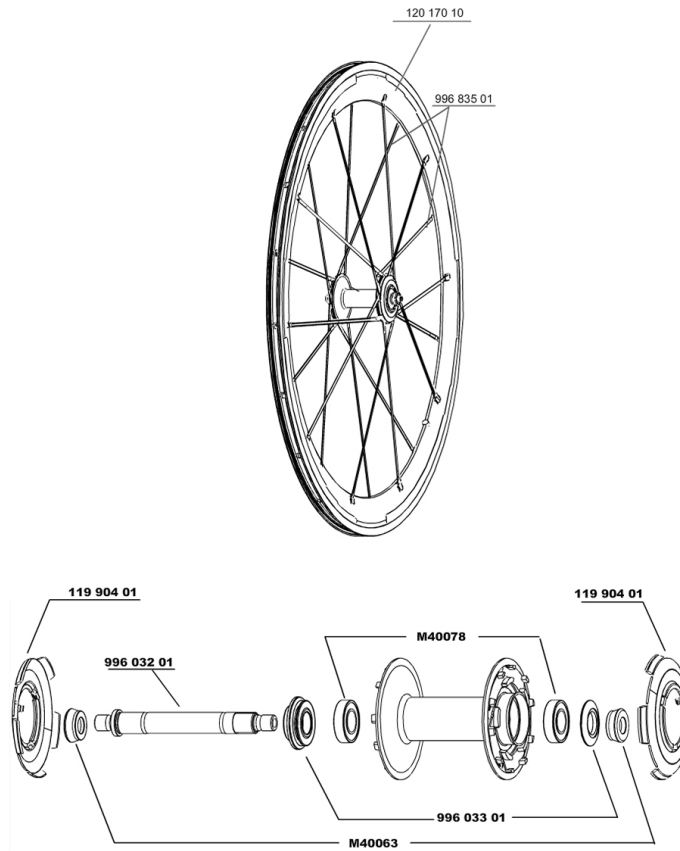

REFERENZEN RÄDER

119216	COSMIC CARBONE SR FRT	119220	COSMIC CARBONE SR ED11PR
119219	COSMIC CARBONE SR M10PR		

RIMS

&NBSP;;

12017010	FRONT COSMIC CARBONE SR RIM
----------	-----------------------------

SPOKES

99683501	5 SPOKES CARBONE SLR FRT+OFW
----------	------------------------------

HUB SHELLS

99603201	FRT AXLE COS.CARBONE ULTIMATE
M40063	2 FRONT AXLE FORK SUPPORT
11990401	FRONT & OPP.DRIVE SIDE COS.CARB.SLR HUB CAP
99603301	ADJUST.NUT+CAP COS.CARB.ULTIMATE
M40078	FRONT HUB 6901 BEARINGS

MAVIC *Cosmic Carbone SR*

Specifications

RADGEWICHTE