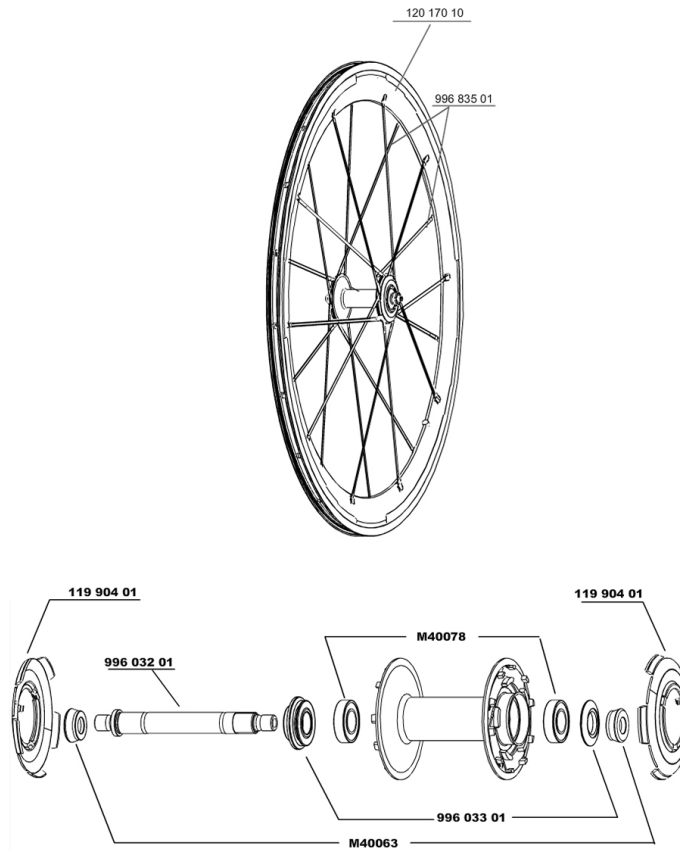

## REFERENZEN RÄDER

119216	COSMIC CARBONE SR FRT	119220	COSMIC CARBONE SR ED11PR
119219	COSMIC CARBONE SR M10PR		

### RIMS

&NBSP;;

12017010	FRONT COSMIC CARBONE SR RIM
----------	-----------------------------

### SPOKES

99683501	5 SPOKES CARBONE SLR FRT+OFW
----------	------------------------------

## ***Specifications***

RADGEWICHTE