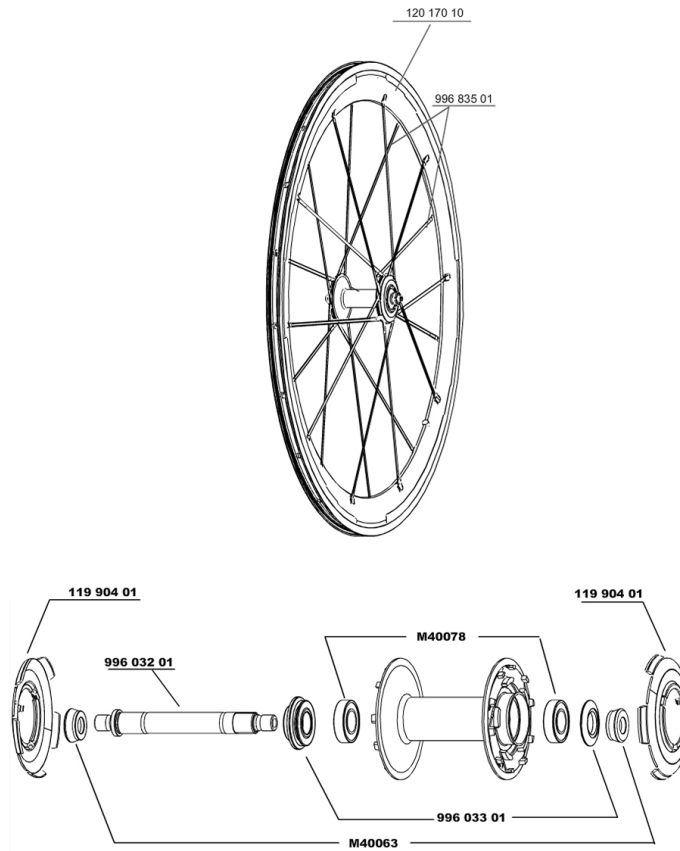

**REFERENZEN RÄDER**

119216	COSMIC CARBONE SR FRT	119220	COSMIC CARBONE SR ED11PR
119219	COSMIC CARBONE SR M10PR		

**RIMS**

&NBSP;;

12017010	FRONT COSMIC CARBONE SR RIM
----------	-----------------------------

**SPOKES**

99683501	5 SPOKES CARBONE SLR FRT+OFW
----------	------------------------------

**HUB SHELLS**

99603201	FRT AXLE COS.CARBONE ULTIMATE
M40063	2 FRONT AXLE FORK SUPPORT
11990401	FRONT & OPP.DRIVE SIDE COS.CARB.SLR HUB CAP
99603301	ADJUST.NUT+CAP COS.CARB.ULTIMATE
M40078	FRONT HUB 6901 BEARINGS

## **Specifications** RADGEWICHTE