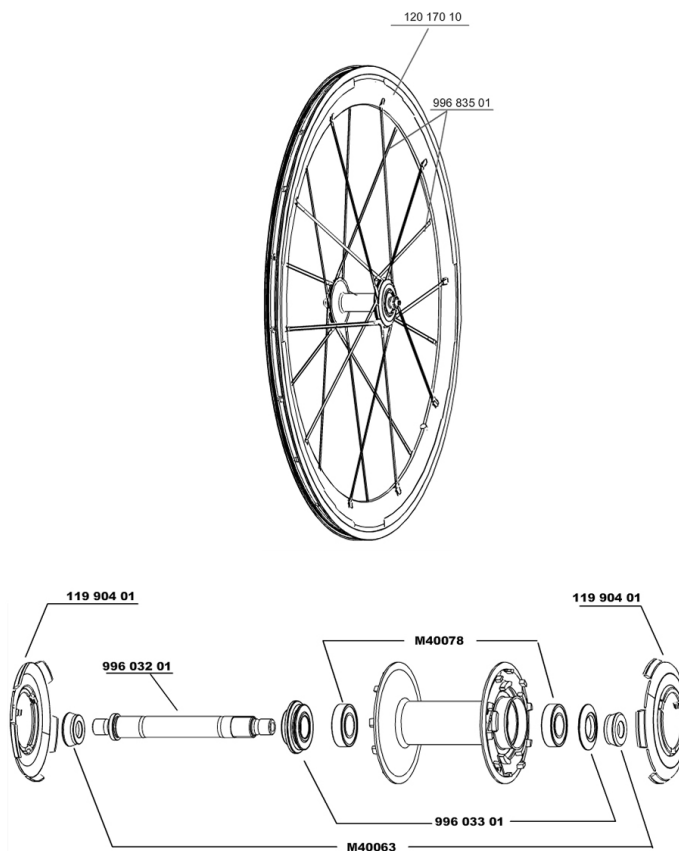

参照ホイール

119216	COSMIC CARBONE SR FRT	119220	COSMIC CARBONE SR ED11PR
119219	COSMIC CARBONE SR M10PR		

RIMS

&NBSP;:

12017010	FRONT COSMIC CARBONE SR RIM
----------	-----------------------------

SPOKES

99683501	5 SPOKES CARBONE SLR FRT+OFW
----------	------------------------------

HUB SHELLS

11990401	FRONT & OPP.DRIVE SIDE COS.CARB.SLR HUB CAP
99603301	ADJUST.NUT+CAP COS.CARB.ULTIMATE
M40078	FRONT HUB 6901 BEARINGS
99603201	FRT AXLE COS.CARBONE ULTIMATE
M40063	2 FRONT AXLE FORK SUPPORT

Cosmic Carbone SR

Specifications

ホイールの重み